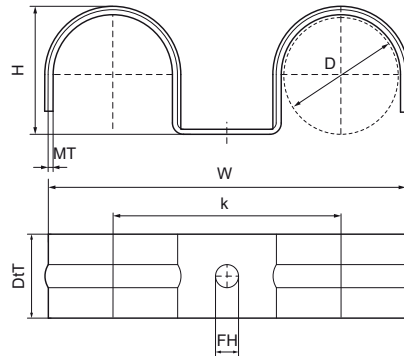

Walraven Floor Clamp Double

(01507)

for floor pipe

Features & benefits

- one-part saddle
- to fix pipe-in-pipe pipes before casting top floor layer
- increased strength due to profiled shape
- material: steel
- zinc plated

Product Number	Outside Pipe Diameter	Fixing Hole	Heart To Heart Distance	Material Thickness	Total Height	Total Width	Total Depth	Maximum Number of Tubes
Reference Letter	<i>D</i>	<i>FH</i>	<i>k</i>	<i>MT</i>	<i>H</i>	<i>W</i>	<i>DtT</i>	
Unit description	<i>mm</i>	<i>mm</i>	<i>mm</i>	<i>mm</i>	<i>mm</i>	<i>mm</i>	<i>mm</i>	
3913216	16	5.5	41	1.00	17	61	20	2
3913220	20	5.5	45	1.00	21	69	20	2
3913225	25	5.5	50	1.00	26	79	20	2
3913228	28	5.5	53	1.00	29	85	20	2