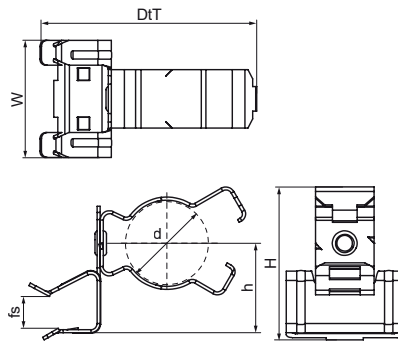

Walraven Britclips® FC ICC

(J0520)

for flange

Features & benefits

- for a solid fixing to steel construction without the need for welding or drilling
- suitable for pipe or cable fixing horizontal, vertical or crossed with respect to the flange
- conduit clip swivels 360°
- conduit clip with jaw locking (use pliers to lock)
- material: spring steel (type CS70)
- surface treatment: Delta-Tone 9000 (480 hours)

| Product Number | VVS Number | Total Height | Total Width | Total Depth | Maximum Allowed Load Faz |
|------------------|------------|--------------|-------------|-------------|--------------------------|
| Reference letter | | H | W | DtT | Fa,z |
| Unit description | | mm | mm | mm | N |
| 50121709 | 017980608 | 39 | 38 | 65 | 250 |
| 50121716 | 017980614 | 45 | 38 | 65 | 250 |
| 50121720 | 017980620 | 50 | 38 | 65 | 250 |
| 50122404 | | 36 | 28 | 63 | 450 |
| 50122409 | 017980628 | 42 | 38 | 70 | 450 |
| 50122416 | 017980634 | 47 | 38 | 70 | 450 |
| 50122420 | 017980640 | 53 | 38 | 70 | 450 |
| 50122430 | | 58 | 38 | 70 | 450 |
| 50122609 | | 42 | 38 | 70 | 450 |
| 50122616 | | 48 | 38 | 70 | 450 |
| 50122620 | | 53 | 38 | 70 | 450 |
| 50122630 | | 59 | 38 | 70 | 450 |
| 50123209 | | 44 | 38 | 78 | 450 |
| 50123216 | | 50 | 38 | 78 | 450 |
| 50123220 | | 55 | 38 | 78 | 450 |
| 50123230 | | 61 | 38 | 78 | 450 |
| 50124016 | | 58 | 38 | 89 | 450 |
| 50124020 | | 63 | 38 | 89 | 450 |
| 50124030 | | 69 | 38 | 89 | 450 |