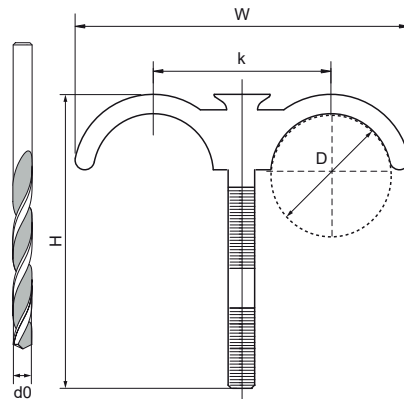

Walraven Plug Clamp Double

(01516)

for floor pipe

Features & benefits

- to fix pipe-in-pipe pipes before casting top floor layer
- material: PA (polyamide), green

Product Number	Outside Pipe Diameter	Heart To Heart Distance	Total Height	Total Width	Total Depth	Maximum Number of Tubes	Drill Hole Diameter
Reference Letter	<i>D</i>	<i>k</i>	<i>H</i>	<i>W</i>	<i>DtT</i>		<i>d0</i>
Unit description	<i>mm</i>	<i>mm</i>	<i>mm</i>	<i>mm</i>	<i>mm</i>		<i>mm</i>
0852250	28	43	8	75	80	2	8
0852280	28	43	8	115	80	2	8