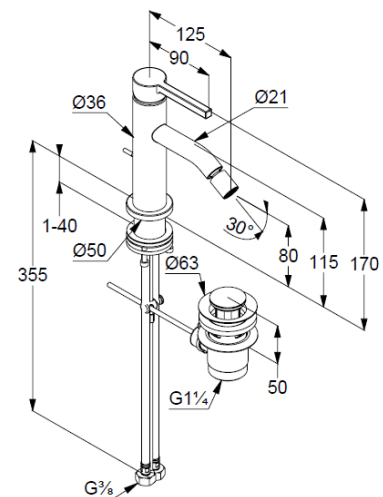

Technische Daten/ Technical Data

KLUDI NOVA FONTE
single lever bidet mixer
DN 15
Style: PURA

Ref.: 20216N515

Finishes:
N5 Stainless Brushed Nickel PVD

Product description
Manufacturer KLUDI GmbH & Co. KG
Typ: KLUDI NOVA FONTE
single lever bidet mixer
Ref.: 20216N515

bidet mixer
single lever mixer
stand assembly
1-hole mounted
solid lever, metal
ball joint with aerator
aerator, S-Pointer M18,5 PCA
ceramic cartridge
flow rate at 3 bar 4,5 l/min.
fixed spout
flexible hoses G3/8 DVGW approved
shank-fixing
pop up waste set G1 1/4 metal
EU taxonomy: max. 6 l/min. -
Substantial Contribution (SC) possible

Produktabbildung/ Product picture

Maßzeichnung/ Dimensional drawing

Durchfluss/ Flow rate