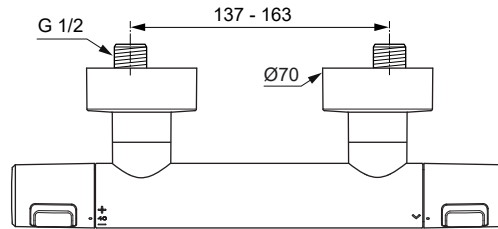

Ceratherm T25 A7201XG

Ideal Standard

Produced from: **March 2021**

Shower Thermostat
Matt black **A7201XG**

Pos.	Description	Part-Number	Qty.	Pos.	Description	Part-Number	Qty.
1	Handle cpl.	A 861 370 XG	1 Set				
2	Thermostatic Cartridge cpl.	A 861 371 NU	1 pcs				
3	Stopping	A 861 373 NU	1 pcs				
4	Cartridge G1/2 180° cpl.	A 861 245 NU*	1 Set				
5	Nipple G1/2 outside cpl.	A 861 374 NU	1 Set				
6	Non-return valve	A 861 372 NU	1 Set				
7	Escutcheon	B 961 016 XG	2 Set				
8	Escutcheon Ø37	A 861 815 XG	2 pcs				