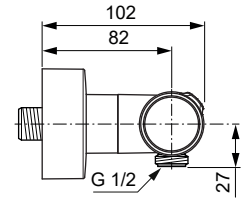

Ceratherm T25 A7201XG

Ideal Standard

Produced from: **March 2021**

Shower Thermostat
Matt black **A7201XG**

Pos.	Description	Part-Number	Qty.	Pos.	Description	Part-Number	Qty.
1	Handle cpl.	A 861 370 XG	1 Set				
2	Thermostatic Cartridge cpl.	A 861 371 NU	1 pcs				
3	Stopping	A 861 373 NU	1 pcs				
4	Cartridge G1/2 180° cpl.	A 861 245 NU*	1 Set				
5	Nipple G1/2 outside cpl.	A 861 374 NU	1 Set				
6	Non-return valve	A 861 372 NU	1 Set				
7	Escutcheon	B 961 016 XG	2 Set				
8	Escutcheon Ø37	A 861 815 XG	2 pcs				