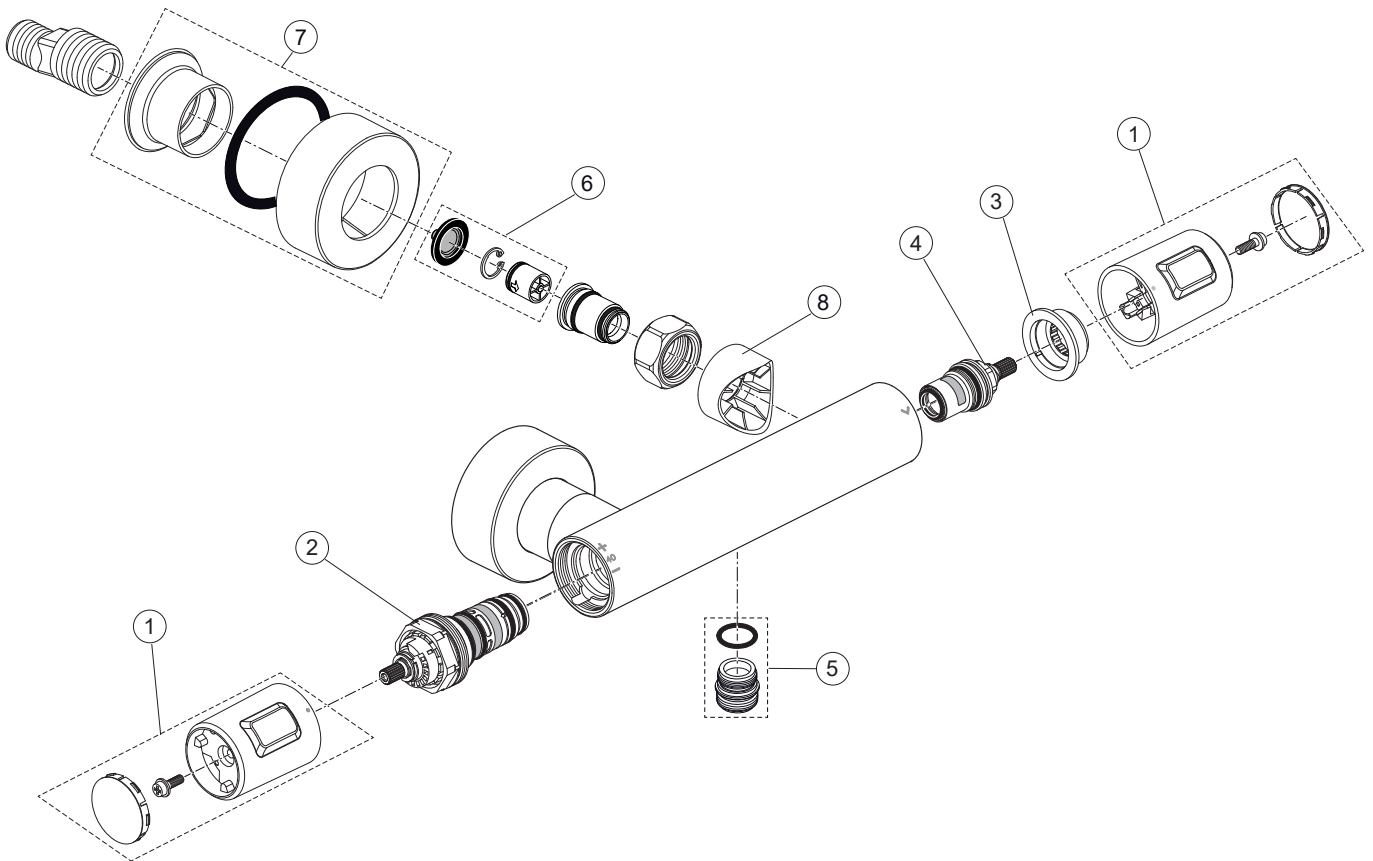

Ceratherm T25 A7201XG

Ideal Standard

Produced from: **March 2021**

Shower Thermostat
Matt black **A7201XG**

Pos.	Description	Part-Number	Qty.	Pos.	Description	Part-Number	Qty.
1	Handle cpl.	A 861 370 XG	1 Set				
2	Thermostatic Cartridge cpl.	A 861 371 NU	1 pcs				
3	Stopping	A 861 373 NU	1 pcs				
4	Cartridge G1/2 180° cpl.	A 861 245 NU*	1 Set				
5	Nipple G1/2 outside cpl.	A 861 374 NU	1 Set				
6	Non-return valve	A 861 372 NU	1 Set				
7	Escutcheon	B 961 016 XG	2 Set				
8	Escutcheon Ø37	A 861 815 XG	2 pcs				

**Universal set (not all parts needed)*