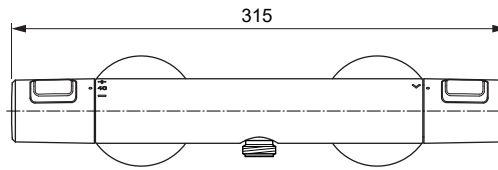

Ceratherm T25 A7201XG

Ideal Standard

Produced from: **March 2021**

Shower Thermostat
Matt black **A7201XG**

Pos.	Description	Part-Number	Qty.	Pos.	Description	Part-Number	Qty.
1	Handle cpl.	A 861 370 XG	1 Set				
2	Thermostatic Cartridge cpl.	A 861 371 NU	1 pcs				
3	Stopping	A 861 373 NU	1 pcs				
4	Cartridge G1/2 180° cpl.	A 861 245 NU*	1 Set				
5	Nipple G1/2 outside cpl.	A 861 374 NU	1 Set				
6	Non-return valve	A 861 372 NU	1 Set				
7	Escutcheon	B 961 016 XG	2 Set				
8	Escutcheon Ø37	A 861 815 XG	2 pcs				