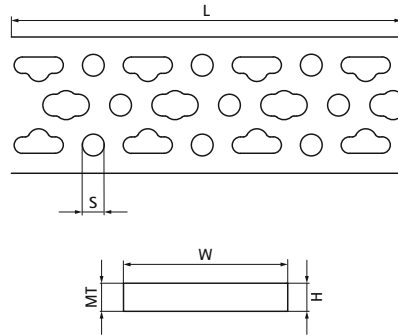

Walraven BISMAT® Rail

(K3005)

universal flat rail to create own solutions for fixing

Features & benefits

- universal system for pipe-fixing in wall opening, wall corners, etc.
- with continuous hole pattern, designed for centre distance of sanitary armature
- to be used in combination with bending tool (see 6920050), backing plates (see 0835000) and sound shields (see 0835001)
- material: steel
- pre-galvanized

Product Number	Total Height	Total Width	Total Length	Material Thickness	Profile Opening
Reference letter	H	W	L	MT	S
Unit description	mm	mm	mm	mm	mm
0835503	3	50	2,000	3.00	8