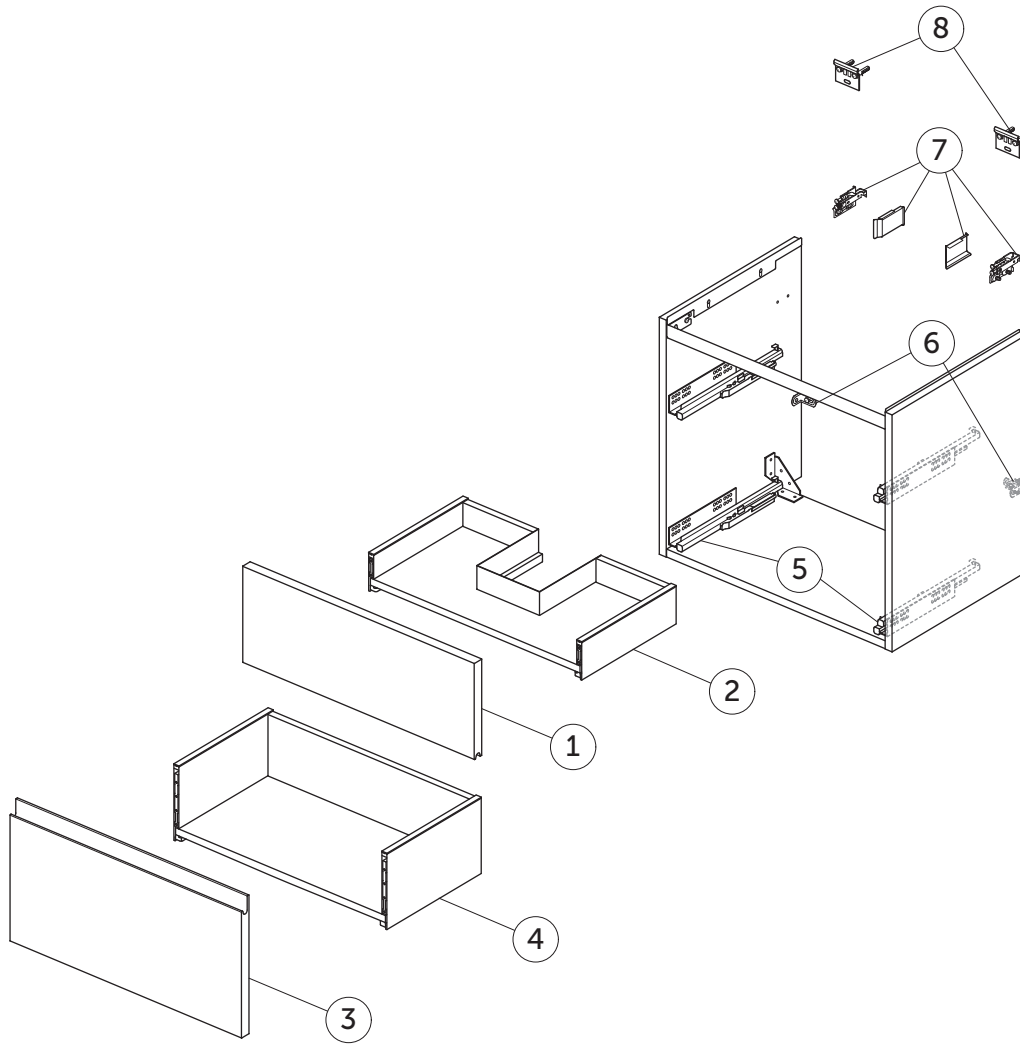

SPARE PARTS

Vanity Unit WH 600 x 440
2 drws

FINESSE

Item	Description	Colour/Finish	Code No.	Quantity
1	Upper Drawer Front Panel 597 x 220	Y1 - Matt White Y2 - Matt Anthracite UP - Matt Greige UQ - Matt Ash Blue Ribbed UR - Dark Elm US - White Oak	EF787Y1 EF787Y2 EF787UP EF787UQ EF787UR EF787US	1
2	Upper Drawer structure box 60 x 44	JE - Graphite Black	EF801JE	1
3	Lower Drawer Front Panel 597 x 316	Y1 - Matt White Y2 - Matt Anthracite UP - Matt Greige UQ - Matt Ash Blue Ribbed UR - Dark Elm US - White Oak	EF789Y1 EF789Y2 EF789UP EF789UQ EF789UR EF789US	1
4	Lower Drawer structure box 60 x 44	JE - Graphite Black	EF802JE	1
5	Runners KIT 300mm Hettich Quadro SC		EF77267	pair
6	Safety brackets KIT VU (brackets, screws, plugs)		EF77467	8
7	Hangers KIT INDAUX SCARPI 4		EF77567	pair
8	Wall fixation KIT VU (brackets, screws, plugs)		EF77667	10