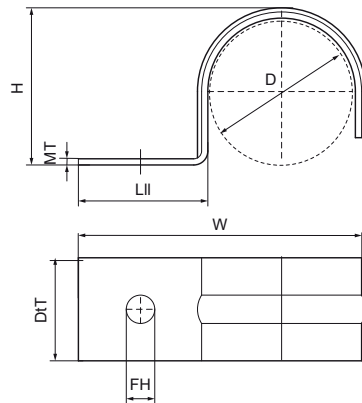

## Walraven Floor Clamp

(01505)

for floor pipe

### Features & benefits

- one-part saddle
- to fix pipe-in-pipe pipes before casting top floor layer
- increased strength due to profiled shape
- material: steel
- zinc plated

Product Number	Outside Pipe Diameter	Fixing Hole	Material Thickness	Total Height	Total Width	Total Depth	Maximum Number of Tubes
<i>Reference Letter</i>	<i>D</i>	<i>FH</i>	<i>MT</i>	<i>H</i>	<i>W</i>	<i>DtT</i>	
<i>Unit description</i>	<i>mm</i>	<i>mm</i>	<i>mm</i>	<i>mm</i>	<i>mm</i>	<i>mm</i>	
3913016	16	5.5	1.00	17	43	20	1
3913020	20	5.5	1.00	21	47	20	1
3913025	25	5.5	1.00	26	52	20	1
3913028	28	5.5	1.00	29	55	20	1