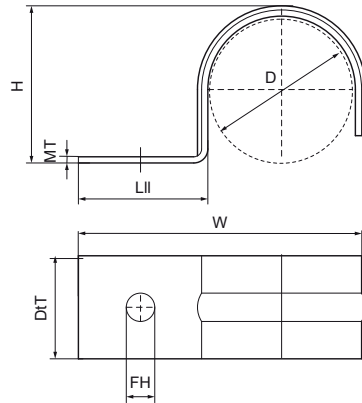

Walraven Floor Clamp

(01505)

for floor pipe

Features & benefits

- one-part saddle
- to fix pipe-in-pipe pipes before casting top floor layer
- increased strength due to profiled shape
- material: steel
- zinc plated

Product Number	Outside Pipe Diameter	Fixing Hole	Material Thickness	Total Height	Total Width	Total Depth	Maximum Number of Tubes
<i>Reference Letter</i>	<i>D</i>	<i>FH</i>	<i>MT</i>	<i>H</i>	<i>W</i>	<i>DtT</i>	
<i>Unit description</i>	<i>mm</i>	<i>mm</i>	<i>mm</i>	<i>mm</i>	<i>mm</i>	<i>mm</i>	
3913016	16	5.5	1.00	17	43	20	1
3913020	20	5.5	1.00	21	47	20	1
3913025	25	5.5	1.00	26	52	20	1
3913028	28	5.5	1.00	29	55	20	1