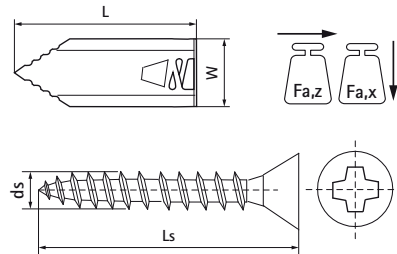

Walraven XL Plasterboard Fixings

(L1012)

fixing to double plaster board

Features & benefits

- hammer-in plug
- for heavy applications: pipe fixings, radiators, heaters, airco-units, etc.
- for chipboard screw (Ø 4.0 - 5.0 mm, min. length 45 mm)
- easy and quick to use: no drill, plug anchors itself when tightening the screw, does not rotate on screwing
- better fire resistance than plastic plugs
- material: steel
- zinc plated

| Product Number | Total Length | Minimum Screw Depth | Screw Size | Screw Length | Total Height | Total Width |
|------------------|--------------|---------------------|------------|--------------|--------------|-------------|
| Reference letter | <i>L</i> | <i>ls,min</i> | <i>ds</i> | <i>ls</i> | <i>H</i> | <i>W</i> |
| Unit description | <i>mm</i> | <i>mm</i> | | <i>mm</i> | <i>mm</i> | <i>mm</i> |
| 6114031 | 43 | 45 | 4.0 - 5.0 | | 7 | 16 |
| 6114053 | 43 | 45 | 4.0 - 5.0 | | 7 | 16 |
| 6114121 | 43 | 45 | 4 | 50 | 7 | 16 |
| 6114143 | 43 | 45 | 4 | 50 | 7 | 16 |
| 6114092 | 43 | 45 | 4.0 - 5.0 | | 7 | 16 |