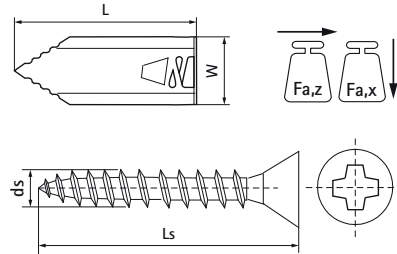

## Walraven XL Plasterboard Fixings

(L1012)

fixing to double plaster board

### Features & benefits

- hammer-in plug
- for heavy applications: pipe fixings, radiators, heaters, airco-units, etc.
- for chipboard screw (Ø 4.0 - 5.0 mm, min. length 45 mm)
- easy and quick to use: no drill, plug anchors itself when tightening the screw, does not rotate on screwing
- better fire resistance than plastic plugs
- material: steel
- zinc plated

Product Number	VVS Number	Total Length	Minimum Screw Depth	Screw Size	Screw Length	Total Height	Total Width
<i>Reference letter</i>		<i>L</i>	<i>ls,min</i>	<i>ds</i>	<i>ls</i>	<i>H</i>	<i>W</i>
<i>Unit description</i>		<i>mm</i>	<i>mm</i>		<i>mm</i>	<i>mm</i>	<i>mm</i>
6114031	018035915	43	45	4.0 - 5.0		7	16
6114053	018035925	43	45	4.0 - 5.0		7	16
6114092	018035959	43	45	4.0 - 5.0		7	16
6114121		43	45	4	50	7	16
6114143	018035910	43	45	4	50	7	16