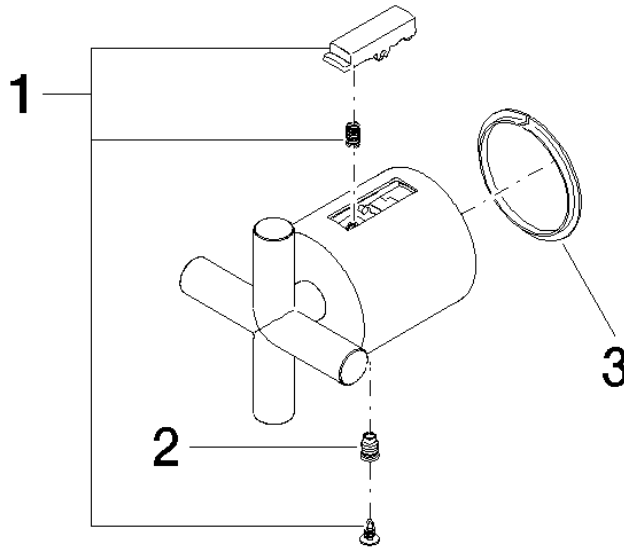

90 17 33 021 00 Product version from 4/1/2025

Parts for other finishes can be found here: [Chrome](#)

Spare parts list

No.	Item Number	Name	Quantity used	Delivery time
1	90 21 33 011 00-13	Repair kit for thermostat handle - black	1.00	14
3	90 28 10 193 00 90	Support ring for thermostat handle -	1.00	14
2	90 31 11 517 00 90	Bolt for thermostat handle M5 -	1.00	14