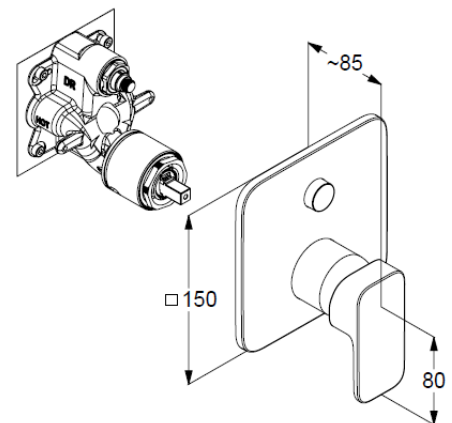

Typ: KLUDI RENON

concealed single lever bath-and shower mixer

Ref.: 42759N575

concealed bath-shower mixer

single lever mixer

trim set without pre-installation set

for pre-installation set KLUDI SLIM.BOX Ref.: 88022

trim set with functional unit

wall mounted

PUSH&SWITCH diverter

automatic diverter: shower/bath

solid lever, metal

ceramic cartridge with hot water safety device

flow rate bath at 3 bar 28 l/min.

flow rate shower at 3 bar 24 l/min.

Produktabbildung/ Product picture

Maßzeichnung/ Dimensional drawing

Durchfluss/ Flow rate