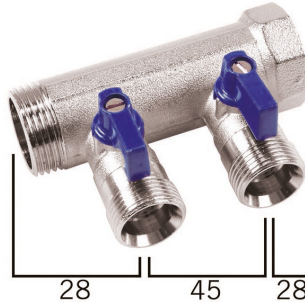

VB060504-BLAUW: Manifold 1" with ball valves - 4 EK-conections Blue

Commercial information

Messing Henco verdeler 1" aansluiting met bolkraan en euroconus aansluitingen

- Universele euroconus-aansluitingen
- Per groep afsluitbaar
- Korte inbouwlengthe
- Kan zowel horizontaal als verticaal als ondersteboven geïnstalleerd worden

Beschikbaar in een 3/4" en een 1" uitvoering

Beschikbaar in blauw en rood.

Geschikt voor verwarming, air conditioning en sanitaire installaties.

Via configuratie verdeler mogelijkheid tot parallel gebruik van koude en/of warme circuits.

Certificates

Applications

Potable water, Heating, Cooling, Sanitary

Solutions

Building installations, Industry, Utility

Technical characteristics

Suitable for tap water	✓	Number of branches	4
Suitable for central heating water	✓	Number of branching directions	1
Suitable for cooling water	✓	Distance between offset	50 Millimetre
Suitable for compressed air	✗	Max. medium temperature (continuous)	95 Degrees celsius
Suitable for glycol	✓	Width	50 Millimetre
Mounting method	Surface mounting	Height	75 Millimetre
Model	Distributor/collector	Length distributor	195 Millimetre
Material	Brass		
Surface protection	Untreated		
Shape	Throughflow with straight branches		
Nominal diameter connection 2	1 inch (25)		
Connection 2	Internal thread cylindrical BSPP-G (ISO 228-1)		
Nominal diameter branches	3/4 inch (20)		
Connection branches	Euroconus standardless		
Deviant distance between branches	✗		
System specific	✓		
With filling/drain tap	✗		
With shut off valve	✓		
With de-aeration	✗		
With wall-mounting bracket	✗		
With mounting material	✗		
With legs	✗		
With insulation	✗		
KOMO certified	✗		
Type approval according to BBR/EKS	✗		

Related products

Product code	GTIN	Description
VB-HANDLE-BLUE	05414764049970	Henco handle blue for VB-article

Image