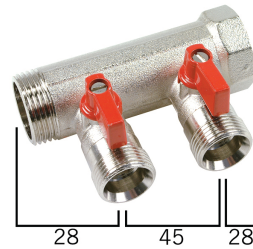

## VB060503-ROOD: Manifold 1" with ball valves - 3 EK-conections Red

### Commercial information

Messing Henco verdeler 1" aansluiting met bolkraan en euroconus aansluitingen

- Universele euroconus-aansluitingen
- Per groep afsluitbaar
- Korte inbouwlengthe
- Kan zowel horizontaal als verticaal als ondersteboven geïnstalleerd worden

Beschikbaar in een 3/4" en een 1" uitvoering

Beschikbaar in blauw en rood.

Geschikt voor verwarming, air conditioning en sanitaire installaties.

Via configuratie verdeler mogelijkheid tot parallel gebruik van koude en/of warme circuits.

## Technical characteristics

Suitable for tap water	✓	Number of branches	3
Suitable for central heating water	✓	Number of branching directions	1
Suitable for cooling water	✓	Distance between offset	50 Millimetre
Suitable for compressed air	✗	Max. medium temperature (continuous)	95 Degrees celsius
Suitable for glycol	✓	Width	50 Millimetre
Mounting method	Surface mounting	Height	75 Millimetre
Model	Distributor/collector	Length distributor	150 Millimetre
Material	Brass		
Surface protection	Galvanised		
Shape	Throughflow with straight branches		
Nominal diameter connection 2	1 inch (25)		
Connection 2	Internal thread cylindrical BSPP-G (ISO 228-1)		
Nominal diameter branches	3/4 inch (20)		
Connection branches	Euroconus standardless		
Deviant distance between branches	✗		
System specific	✓		
With filling/drain tap	✗		
With shut off valve	✓		
With de-aeration	✗		
With wall-mounting bracket	✗		
With mounting material	✗		
With legs	✗		
With insulation	✗		
KOMO certified	✗		
Type approval according to BBR/EKS	✗		