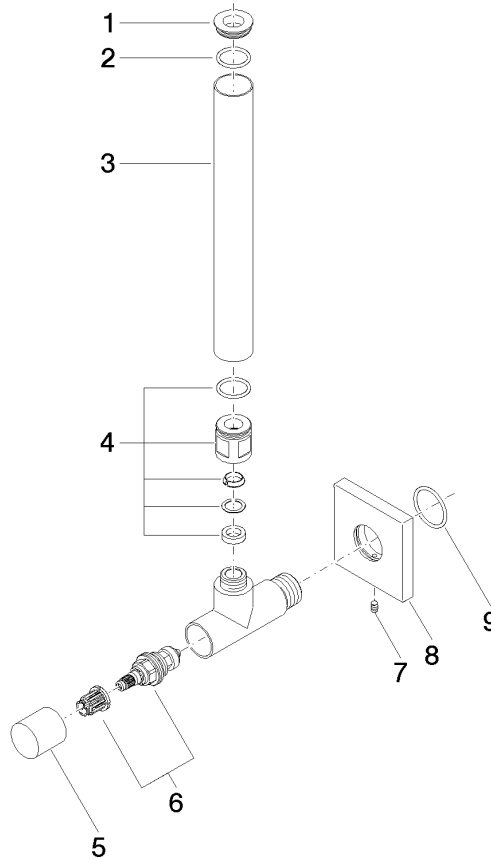

22 901 782 Product version from 3/10/2014 to 5/27/2021

Parts for other finishes can be found here: Chrome

Spare parts list

No.	Item Number	Name	Quantity used	Delivery time
5	09 20 22 001-06	Handle Ø 24 x 25,5 mm - Brushed Platinum	1.00	-
Spare part can no longer be ordered, please order the replacement item				
7	09 31 11 048 90	Mounting Threaded pin with hexagon socket with point M4 x 8 mm -	1.00	14
6	90 90 03 006 00 90	Head part Grease chamber 3/8" -	1.00	14
9	09 14 10 112 90	O-Ring 24,0 x 2,0 mm -	1.00	14
4	04 24 04 220 01-06	Compression fitting Ø 22 x 22 mm - Brushed Platinum	1.00	-
Spare part can no longer be ordered, please order the replacement item				
2	90 14 10 010 00 90	O-Ring EPDM 70 17,0 x 2,0 mm -	1.00	14
3	09 28 22 020-06	Pipe Ø 24 x 200 mm - Brushed Platinum	1.00	-
Spare part can no longer be ordered, please order the replacement item				
1	09 21 22 000-06	Cover Ø 24 x 6 mm - Brushed Platinum	1.00	-
Spare part can no longer be ordered, please order the replacement item				
8	09 27 78 042-06	Rosette for angle valve 60 x 60 x 9 mm - Brushed Platinum	1.00	20