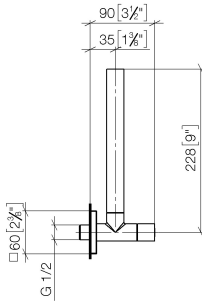

22 901 782 Product version from 3/10/2014 to 5/27/2021

- rosette 60 x 60 mm
- hose covering 200mm, for shortening
- 1/2" connection
- WRAS

	Brushed Platinum	22 901 782-06
	Chrome	22 901 782-00
	Platinum	22 901 782-08
	Dark Chrome	22 901 782-19
	Brushed Durabronze (23kt Gold)	22 901 782-28
	Matte Black	22 901 782-33
	Brushed Gold (PVD)	22 901 782-37
	Brushed Dark Brass (PVD)	22 901 782-39
	Brushed Bronze (PVD)	22 901 782-42
	Brushed Dark Bronze (PVD)	22 901 782-43
	Brushed Champagne (22kt Gold)	22 901 782-46
	Champagne (22kt Gold)	22 901 782-47
	Brushed Chrome	22 901 782-93
	Brushed Dark Platinum	22 901 782-99

22 901 782 Product version from 3/10/2014 to 5/27/2021

mm [inches]

Flow rate chart

Codes & Standards

Scottish Water
Byelaws

UK Water Supply
Regulations

Angle valve - Brushed Platinum

SERIES SPECIFIC

No.	Item Number	Name	Quantity used	Delivery time
5	09 20 22 001-06	Handle Ø 24 x 25,5 mm - Brushed Platinum	1.00	-
Spare part can no longer be ordered, please order the replacement item				
7	09 31 11 048 90	Mounting Threaded pin with hexagon socket with point M4 x 8 mm -	1.00	14
6	90 90 03 006 00 90	Head part Grease chamber 3/8" -	1.00	14
9	09 14 10 112 90	O-Ring 24,0 x 2,0 mm -	1.00	14
4	04 24 04 220 01-06	Compression fitting Ø 22 x 22 mm - Brushed Platinum	1.00	-
Spare part can no longer be ordered, please order the replacement item				
2	90 14 10 010 00 90	O-Ring EPDM 70 17,0 x 2,0 mm -	1.00	14
3	09 28 22 020-06	Pipe Ø 24 x 200 mm - Brushed Platinum	1.00	-
Spare part can no longer be ordered, please order the replacement item				
1	09 21 22 000-06	Cover Ø 24 x 6 mm - Brushed Platinum	1.00	-
Spare part can no longer be ordered, please order the replacement item				
8	09 27 78 042-06	Rosette for angle valve 60 x 60 x 9 mm - Brushed Platinum	1.00	20