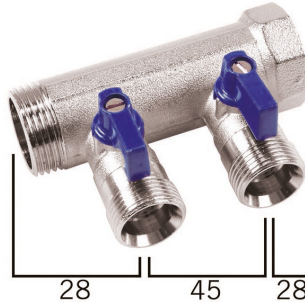

VB060503-BLAUW: Manifold 1" with ball valves - 3 EK-conections Blue

Commercial information

Messing Henco verdeler 1" aansluiting met bolkraan en euroconus aansluitingen

- Universele euroconus-aansluitingen
- Per groep afsluitbaar
- Korte inbouwlengthe
- Kan zowel horizontaal als verticaal als ondersteboven geïnstalleerd worden

Beschikbaar in een 3/4" en een 1" uitvoering

Beschikbaar in blauw en rood.

Geschikt voor verwarming, air conditioning en sanitaire installaties.

Via configuratie verdeler mogelijkheid tot parallel gebruik van koude en/of warme circuits.

Certificates

Applications

Potable water, Heating, Cooling, Sanitary

Solutions

Building installations, Industry, Utility

Technical characteristics

Suitable for tap water	✓	Number of branches	3
Suitable for central heating water	✓	Number of branching directions	1
Suitable for cooling water	✓	Distance between offset	50 Millimetre
Suitable for compressed air	✗	Max. medium temperature (continuous)	95 Degrees celsius
Suitable for glycol	✓	Width	50 Millimetre
Mounting method	Surface mounting	Height	75 Millimetre
Model	Distributor/collector	Length distributor	150 Millimetre
Material	Brass		
Surface protection	Galvanised		
Shape	Throughflow with straight branches		
Nominal diameter connection 2	1 inch (25)		
Connection 2	Internal thread cylindrical BSPP-G (ISO 228-1)		
Nominal diameter branches	3/4 inch (20)		
Connection branches	Euroconus standardless		
Deviant distance between branches	✗		
System specific	✓		
With filling/drain tap	✗		
With shut off valve	✓		
With de-aeration	✗		
With wall-mounting bracket	✗		
With mounting material	✗		
With legs	✗		
With insulation	✗		
KOMO certified	✗		
Type approval according to BBR/EKS	✗		

Related products

Product code	GTIN	Description
VB-HANDLE-BLUE	05414764049918	Henco handle blue for VB-article

Image