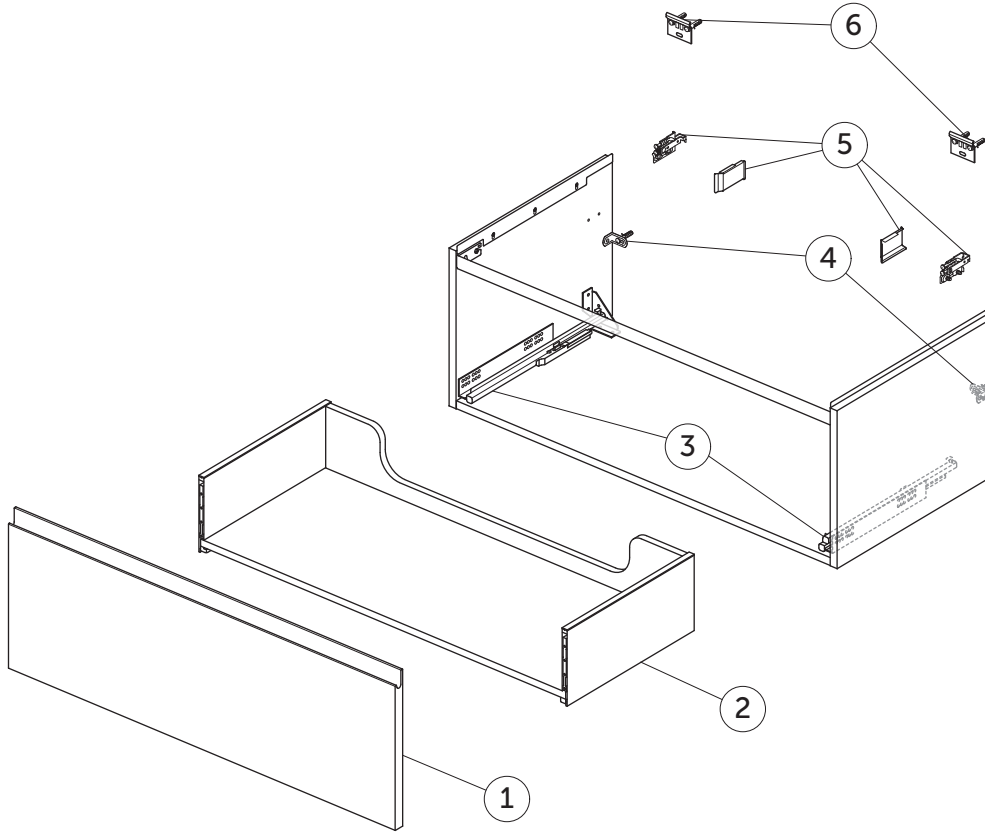

SPARE PARTS

Vanity Unit WH 1000 x 505
1 drw

FINESSE

Item	Description	Colour/Finish	Code No.	Quantity
1	Drawer Front Panel 997 x 358	Y1 - Matt White Y2 - Matt Anthracite UP - Matt Greige UQ - Matt Ash Blue Ribbed UR - Dark Elm US - White Oak	EF815Y1 EF815Y2 EF815UP EF815UQ EF815UR EF815US	1
2	Drawer structure box 100 x 50.5	JE - Graphite Black	EF816JE	1
3	Runners KIT 400mm Hettich Quadro SC		EF77367	pair
4	Safety brackets KIT VU (brackets, screws, plugs)		EF77467	8
5	Hangers KIT INDAUX SCARPI 4		EF77567	pair
6	Wall fixation KIT VU (brackets, screws, plugs)		EF77667	10