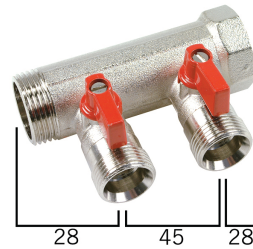

## VB060502-ROOD: Manifold 1" with ball valves - 2 EK-conections Red

### Commercial information

Messing Henco verdeler 1" aansluiting met bolkraan en euroconus aansluitingen

- Universele euroconus-aansluitingen
- Per groep afsluitbaar
- Korte inbouwlengthe
- Kan zowel horizontaal als verticaal als ondersteboven geïnstalleerd worden

Beschikbaar in een 3/4" en een 1" uitvoering

Beschikbaar in blauw en rood.

Geschikt voor verwarming, air conditioning en sanitaire installaties.

Via configuratie verdeler mogelijkheid tot parallel gebruik van koude en/of warme circuits.

## Technical characteristics

Suitable for tap water	✓	Number of branches	2
Suitable for central heating water	✓	Number of branching directions	1
Suitable for cooling water	✓	Distance between offset	50 Millimetre
Suitable for compressed air	✗	Max. medium temperature (continuous)	95 Degrees celsius
Suitable for glycol	✓	Width	40 Millimetre
Mounting method	Surface mounting	Height	75 Millimetre
Model	Distributor/collector	Length distributor	102 Millimetre
Material	Brass		
Surface protection	Galvanised		
Shape	Throughflow with straight branches		
Nominal diameter connection 2	1 inch (25)		
Connection 2	Internal thread cylindrical BSPP-G (ISO 228-1)		
Nominal diameter branches	3/4 inch (20)		
Connection branches	Euroconus standardless		
Deviant distance between branches	✗		
System specific	✓		
With filling/drain tap	✗		
With shut off valve	✓		
With de-aeration	✗		
With wall-mounting bracket	✗		
With mounting material	✗		
With legs	✗		
With insulation	✗		
KOMO certified	✗		
Type approval according to BBR/EKS	✗		