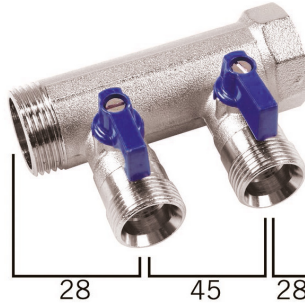

VB060502-BLAUW: Manifold 1" with ball valves - 2 EK-conections Blue

Commercial information

Messing Henco verdeler 1" aansluiting met bolkraan en euroconus aansluitingen

- Universele euroconus-aansluitingen
- Per groep afsluitbaar
- Korte inbouwlengthe
- Kan zowel horizontaal als verticaal als ondersteboven geïnstalleerd worden

Beschikbaar in een 3/4" en een 1" uitvoering

Beschikbaar in blauw en rood.

Geschikt voor verwarming, air conditioning en sanitaire installaties.

Via configuratie verdeler mogelijkheid tot parallel gebruik van koude en/of warme circuits.

Certificates

Applications

Potable water, Heating, Cooling, Sanitary

Solutions

Building installations, Industry, Utility

Technical characteristics

Suitable for tap water	✓	Number of branches	2
Suitable for central heating water	✓	Number of branching directions	1
Suitable for cooling water	✓	Distance between offset	50 Millimetre
Suitable for compressed air	✗	Max. medium temperature (continuous)	95 Degrees celsius
Suitable for glycol	✓	Width	40 Millimetre
Mounting method	Surface mounting	Height	75 Millimetre
Model	Distributor/collector	Length distributor	102 Millimetre
Material	Brass		
Surface protection	Galvanised		
Shape	Throughflow with straight branches		
Nominal diameter connection 2	1 inch (25)		
Connection 2	Internal thread cylindrical BSPP-G (ISO 228-1)		
Nominal diameter branches	3/4 inch (20)		
Connection branches	Euroconus standardless		
Deviant distance between branches	✗		
System specific	✓		
With filling/drain tap	✗		
With shut off valve	✓		
With de-aeration	✗		
With wall-mounting bracket	✗		
With mounting material	✗		
With legs	✗		
With insulation	✗		
KOMO certified	✗		
Type approval according to BBR/EKS	✗		

Related products

Product code	GTIN	Description
VB-HANDLE-BLUE	05414764049857	Henco handle blue for VB-article

Image