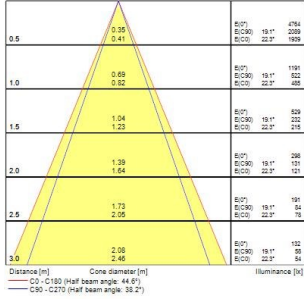

Obico 80 OBICO 80 IP65 820LM 2CCT 930/940 DIM WHT 0005366

TECHNICAL DRAWINGS