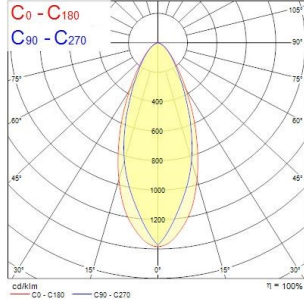

Obico 80

OBICO 80 IP65 820LM 2CCT 930/940 DIM WHT

0005366

Product features

- Integrated LED recessed spotlight, 2-axis adjustable (horizontal rotation 360°, vertical tilt 30°) RAL9016 white bezel colour, two temperature light colors selectable: 3000K, 4000K. Lumen output 820lm (4000K), 8.2W, dimmable trailing/leading edge, 38° degree beam angle, aluminium and steel body, low profile 40mm recessed depth, IP65 frontal degree, IK03, loop-in/loop-out terminals for fast wiring, 80mm cutout, clear lens. Air-proof, to limit air leakage when used in residential applications within the building's thermal envelope. Directly coverable with insulation material according to EN60598-1

PRODUCT OVERVIEW

Product name	OBICO 80 IP65 820LM 2CCT 930/940 DIM WHT
Technology	LED
Cap/Base	N/A
Housing	Aluminium
Mount	Ceiling recessed mounting
General application	Residential & Consumer, Retail
ETIM Class	EC001744
E-number FI	4278508
Warranty	5 years
Fixture luminous flux (lm)	820
Luminaire efficacy (lm/W)	100
Light colour	Neutral White
CRI (Ra)	90
Colour Variation Initial (SDCM)	SDCM4
Beam Angle (°)	38
Photobiological Risk Group	RG1
Total power consumption (W)	8.2
Electrical protection	Class II
Control gear type	LED driver constant current
Dimmable	Yes
Dimming method	Mains: leading / trailing edge
Housing colour	RAL 9016 - Traffic white / Bezel
IP rating	IP65/20
IK rating	IK07
Product EAN number	5410288053660

PHOTOMETRY

Obico 80 OBICO 80 IP65 820LM 2CCT 930/940 DIM WHT 0005366

TECHNICAL DRAWINGS