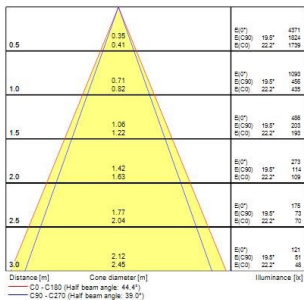

Obico 80

OBICO 80 IP65 820LM 2CCT 930/940 DIM WHT

0005366

Product features

- Integrated LED recessed spotlight, 2-axis adjustable (horizontal rotation 360°, vertical tilt 30°) RAL9016 white bezel colour, two temperature light colors selectable: 3000K, 4000K. Lumen output 820lm (4000K), 8.2W, dimmable trailing/leading edge, 38° degree beam angle, aluminium and steel body, low profile 40mm recessed depth, IP65 frontal degree, IK03, loop-in/loop-out terminals for fast wiring, 80mm cutout, clear lens. Air-proof, to limit air leakage when used in residential applications within the building's thermal envelope. Directly coverable with insulation material according to EN60598-1

PRODUCT OVERVIEW

Product name	OBICO 80 IP65 820LM 2CCT 930/940 DIM WHT
Technology	LED
Cap/Base	N/A
Housing	Aluminium
Mount	Ceiling recessed mounting
General application	Residential & Consumer, Retail
ETIM Class	EC001744
E-number FI	4278508
Warranty	5 years
Fixture luminous flux (lm)	820
Luminaire efficacy (lm/W)	100
Light colour	Neutral White
CRI (Ra)	90
Colour Variation Initial (SDCM)	SDCM4
Beam Angle (°)	38
Photobiological Risk Group	RG1
Total power consumption (W)	8.2
Electrical protection	Class II
Control gear type	LED driver constant current
Dimmable	Yes
Dimming method	Mains: leading / trailing edge
Housing colour	RAL 9016 - Traffic white / Bezel
IP rating	IP65/20
IK rating	IK07
Product EAN number	5410288053660

PHOTOMETRY

Obico 80 OBICO 80 IP65 820LM 2CCT 930/940 DIM WHT 0005366

TECHNICAL DRAWINGS