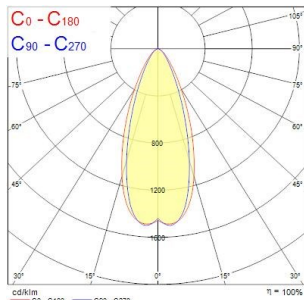

Obico 80

OBICO 80 IP65 820LM 2CCT 930/940 DIM WHT

0005366

Product features

- Integrated LED recessed spotlight, 2-axis adjustable (horizontal rotation 360°, vertical tilt 30°) RAL9016 white bezel colour, two temperature light colors selectable: 3000K, 4000K. Lumen output 820lm (4000K), 8.2W, dimmable trailing/leading edge, 38° degree beam angle, aluminium and steel body, low profile 40mm recessed depth, IP65 frontal degree, IK03, loop-in/loop-out terminals for fast wiring, 80mm cutout, clear lens. Air-proof, to limit air leakage when used in residential applications within the building's thermal envelope. Directly coverable with insulation material according to EN60598-1

PRODUCT OVERVIEW

Product name	OBICO 80 IP65 820LM 2CCT 930/940 DIM WHT
Technology	LED
Cap/Base	N/A
Housing	Aluminium
Mount	Ceiling recessed mounting
General application	Residential & Consumer, Retail
ETIM Class	EC001744
E-number FI	4278508
Warranty	5 years
Fixture luminous flux (lm)	820
Luminaire efficacy (lm/W)	100
Light colour	Neutral White
CRI (Ra)	90
Colour Variation Initial (SDCM)	SDCM4
Beam Angle (°)	38
Photobiological Risk Group	RG1
Total power consumption (W)	8.2
Electrical protection	Class II
Control gear type	LED driver constant current
Dimmable	Yes
Dimming method	Mains: leading / trailing edge
Housing colour	RAL 9016 - Traffic white / Bezel
IP rating	IP65/20
IK rating	IK07
Product EAN number	5410288053660

PHOTOMETRY

Obico 80 OBICO 80 IP65 820LM 2CCT 930/940 DIM WHT 0005366

TECHNICAL DRAWINGS