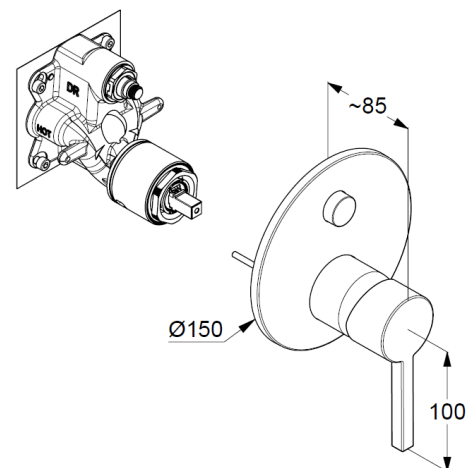

Maßzeichnung/ Dimensional drawing