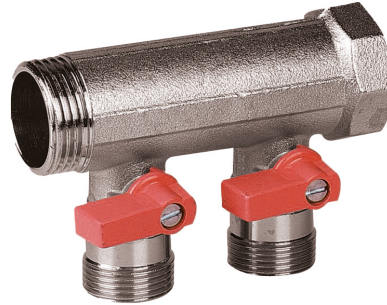

VB050504-ROOD: Manifold 3/4" with ball valves - 4 EK-conections Red

Commercial information

Messing Henco verdeler 3/4" aansluiting met bolkraan en euroconus aansluitingen

- Universele euroconus-aansluitingen
- Per groep afsluitbaar
- Korte inbouwlengthe
- Kan zowel horizontaal als verticaal als ondersteboven geïnstalleerd worden

Beschikbaar in een 3/4" en een 1" uitvoering

Beschikbaar in blauw en rood.

Geschikt voor verwarming, air conditioning en sanitaire installaties.

Via configuratie verdeler mogelijkheid tot parallel gebruik van koude en/of warme circuits.

Certificates

Applications

Potable water, Heating, Cooling, Sanitary

Solutions

Building installations, Industry, Utility

Technical characteristics

Suitable for tap water	✓	Number of branches	4
Suitable for central heating water	✓	Number of branching directions	1
Suitable for cooling water	✓	Distance between offset	50 Millimetre
Suitable for compressed air	✗	Max. medium temperature (continuous)	95 Degrees celsius
Suitable for glycol	✓	Width	50 Millimetre
Mounting method	Surface mounting	Height	70 Millimetre
Model	Distributor/collector	Length distributor	195 Millimetre
Material	Brass		
Surface protection	Untreated		
Shape	Throughflow with straight branches		
Nominal diameter connection 2	3/4 inch (20)		
Connection 2	Internal thread cylindrical BSPP-G (ISO 228-1)		
Nominal diameter branches	3/4 inch (20)		
Connection branches	Euroconus standardless		
Deviant distance between branches	✗		
System specific	✓		
With filling/drain tap	✗		
With shut off valve	✓		
With de-aeration	✗		
With wall-mounting bracket	✗		
With mounting material	✗		
With legs	✗		
With insulation	✗		
KOMO certified	✗		
Type approval according to BBR/EKS	✗		