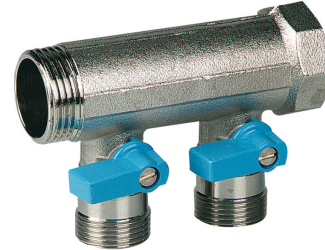

VB050504-BLAUW: Manifold 3/4" with ball valves - 4 EK-conections Blue

Commercial information

Messing Henco verdeler 3/4" aansluiting met bolkraan en euroconus aansluitingen

- Universele euroconus-aansluitingen
- Per groep afsluitbaar
- Korte inbouwlengte
- Kan zowel horizontaal als verticaal als ondersteboven geïnstalleerd worden

Beschikbaar in een 3/4" en een 1" uitvoering

Beschikbaar in blauw en rood.

Geschikt voor verwarming, air conditioning en sanitaire installaties.

Via configuratie verdeler mogelijkheid tot parallel gebruik van koude en/of warme circuits.

Certificates

Applications

Potable water, Heating, Cooling, Sanitary

Solutions

Building installations, Industry, Utility

Technical characteristics

Suitable for tap water	✓	Number of branches	4
Suitable for central heating water	✓	Number of branching directions	1
Suitable for cooling water	✓	Distance between offset	50 Millimetre
Suitable for compressed air	✗	Max. medium temperature (continuous)	95 Degrees celsius
Suitable for glycol	✓	Width	50 Millimetre
Mounting method	Surface mounting	Height	70 Millimetre
Model	Distributor/collector	Length distributor	195 Millimetre
Material	Brass		
Surface protection	Untreated		
Shape	Throughflow with straight branches		
Nominal diameter connection 2	3/4 inch (20)		
Connection 2	Internal thread cylindrical BSPP-G (ISO 228-1)		
Nominal diameter branches	3/4 inch (20)		
Connection branches	Euroconus standardless		
Deviant distance between branches	✗		
System specific	✓		
With filling/drain tap	✗		
With shut off valve	✓		
With de-aeration	✗		
With wall-mounting bracket	✗		
With mounting material	✗		
With legs	✗		
With insulation	✗		
KOMO certified	✗		
Type approval according to BBR/EKS	✗		