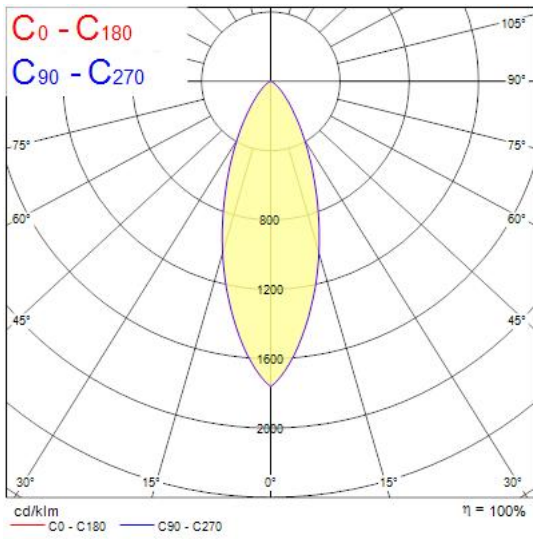

OBICO 68 IP65 530lm 3CCT DIM ADJ BRUSHED CHROME 0005365

IP rating	IP65/20
IK rating	IK07
Product EAN number	5410288053653
Warranty	5 years

Photometry