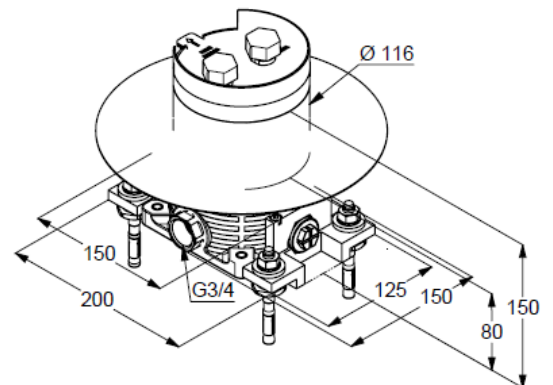

Technische Daten/ Technical Data

KLUDI installations set
for free standing single lever bath-and shower mixer
DN 20

Ref.: 88088

Product description
Manufacturer KLUDI GmbH & Co. KG
Typ: KLUDI installations set
for free standing single lever bath-and shower mixer
Ref.: 88088

concealed unit body G3/4
pre-installation set
for floor installation
one-piece elastomer casing
with additional sealing sleeve
sealing according to DIN 18534
with protection cap
without trim set
without functional unit
installation depth 80mm-150mm
with test-and rinse block
with flush connection G1/2
for simply rinsing of pipelines to DIN 1988

Produktabbildung/ Product picture

Maßzeichnung/ Dimensional drawing

Durchfluss/ Flow rate