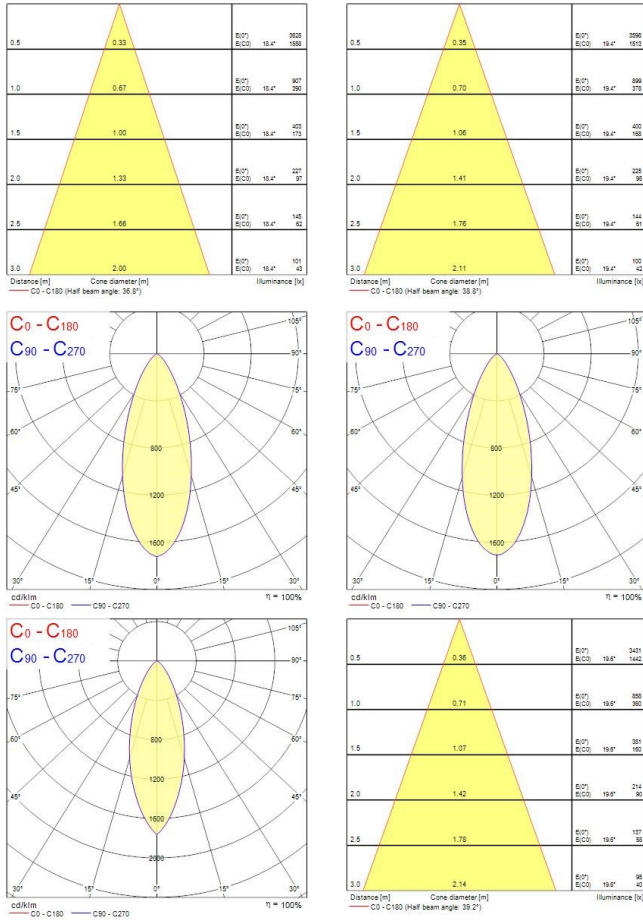

Obico 68

OBICO 68 IP65 530lm 3CCT DIM ADJ BRUSHED CHROME
0005365

TECHNICAL DRAWINGS