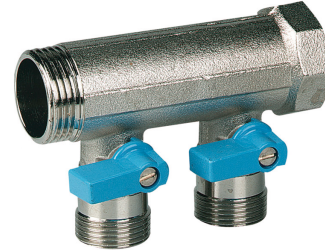

## VB050503-BLAUW: Manifold 3/4" with ball valves - 3 EK-conections Blue

### Commercial information

Messing Henco verdeler 3/4" aansluiting met bolkraan en euroconus aansluitingen

- Universele euroconus-aansluitingen
- Per groep afsluitbaar
- Korte inbouwlengthe
- Kan zowel horizontaal als verticaal als ondersteboven geïnstalleerd worden

Beschikbaar in een 3/4" en een 1" uitvoering

Beschikbaar in blauw en rood.

Geschikt voor verwarming, air conditioning en sanitaire installaties.

Via configuratie verdeler mogelijkheid tot parallel gebruik van koude en/of warme circuits.

## Technical characteristics

Suitable for tap water	✓	Number of branches	3
Suitable for central heating water	✓	Number of branching directions	1
Suitable for cooling water	✓	Distance between offset	50 Millimetre
Suitable for compressed air	✗	Max. medium temperature (continuous)	95 Degrees celsius
Suitable for glycol	✓	Width	50 Millimetre
Mounting method	Surface mounting	Height	70 Millimetre
Model	Distributor/collector	Length distributor	148 Millimetre
Material	Brass		
Surface protection	Untreated		
Shape	Throughflow with straight branches		
Nominal diameter connection 2	3/4 inch (20)		
Connection 2	Internal thread cylindrical BSPP-G (ISO 228-1)		
Nominal diameter branches	3/4 inch (20)		
Connection branches	Euroconus standardless		
Deviant distance between branches	✗		
System specific	✗		
With filling/drain tap	✗		
With shut off valve	✓		
With de-aeration	✗		
With wall-mounting bracket	✗		
With mounting material	✗		
With legs	✗		
With insulation	✗		
KOMO certified	✗		
Type approval according to BBR/EKS	✗		