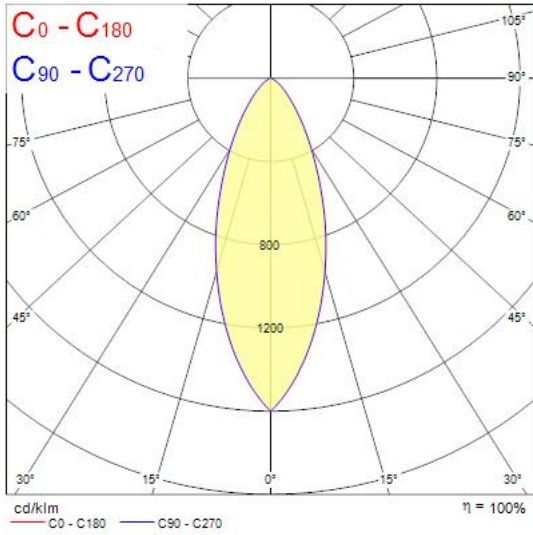

OBICO 68 IP65 530lm 3CCT DIM ADJ BLACK 0005364

Product EAN number

5410288053646

Warranty

5 years

Photometry