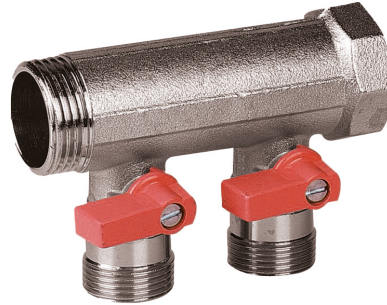

VB050502-ROOD: Manifold 3/4" with ball valves - 2 EK-conections Red

Commercial information

Messing Henco verdeler 3/4" aansluiting met bolkraan en euroconus aansluitingen

- Universele euroconus-aansluitingen
- Per groep afsluitbaar
- Korte inbouwlengthe
- Kan zowel horizontaal als verticaal als ondersteboven geïnstalleerd worden

Beschikbaar in een 3/4" en een 1" uitvoering

Beschikbaar in blauw en rood.

Geschikt voor verwarming, air conditioning en sanitaire installaties.

Via configuratie verdeler mogelijkheid tot parallel gebruik van koude en/of warme circuits.

Certificates

Applications

Potable water, Heating, Cooling, Sanitary

Solutions

Building installations, Industry, Utility

Technical characteristics

Suitable for tap water	✓	Number of branches	2
Suitable for central heating water	✓	Number of branching directions	1
Suitable for cooling water	✓	Distance between offset	50 Millimetre
Suitable for compressed air	✗	Max. medium temperature (continuous)	95 Degrees celsius
Suitable for glycol	✓	Width	50 Millimetre
Mounting method	Surface mounting	Height	70 Millimetre
Model	Distributor/collector	Length distributor	105 Millimetre
Material	Brass		
Surface protection	Untreated		
Shape	Throughflow with straight branches		
Nominal diameter connection 2	3/4 inch (20)		
Connection 2	Internal thread cylindrical BSPP-G (ISO 228-1)		
Nominal diameter branches	3/4 inch (20)		
Connection branches	Euroconus standardless		
Deviant distance between branches	✗		
System specific	✓		
With filling/drain tap	✗		
With shut off valve	✓		
With de-aeration	✗		
With wall-mounting bracket	✗		
With mounting material	✗		
With legs	✗		
With insulation	✗		
KOMO certified	✗		
Type approval according to BBR/EKS	✗		