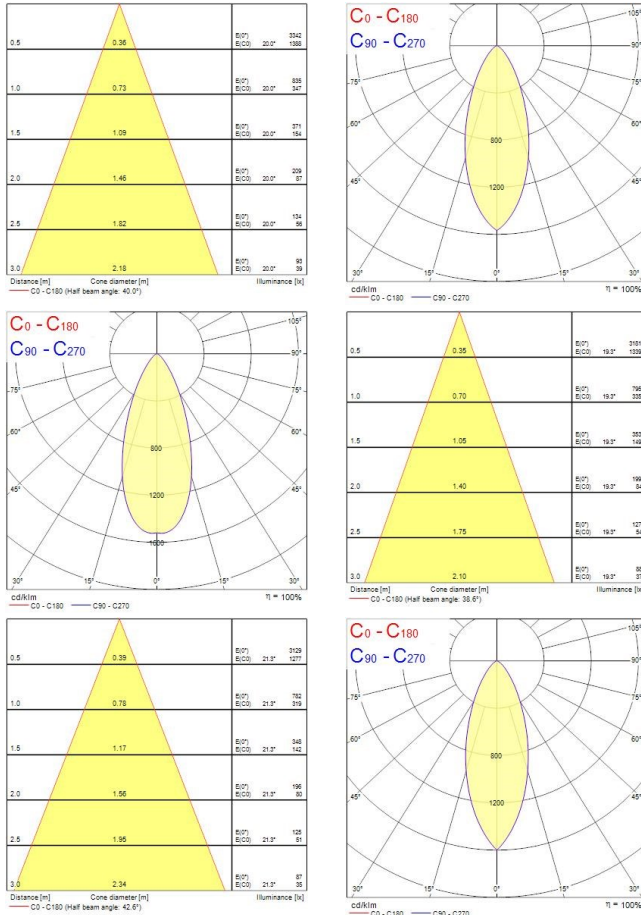

Obico 68 OBICO 68 IP65 530lm 3CCT DIM ADJ BLACK 0005364

TECHNICAL DRAWINGS