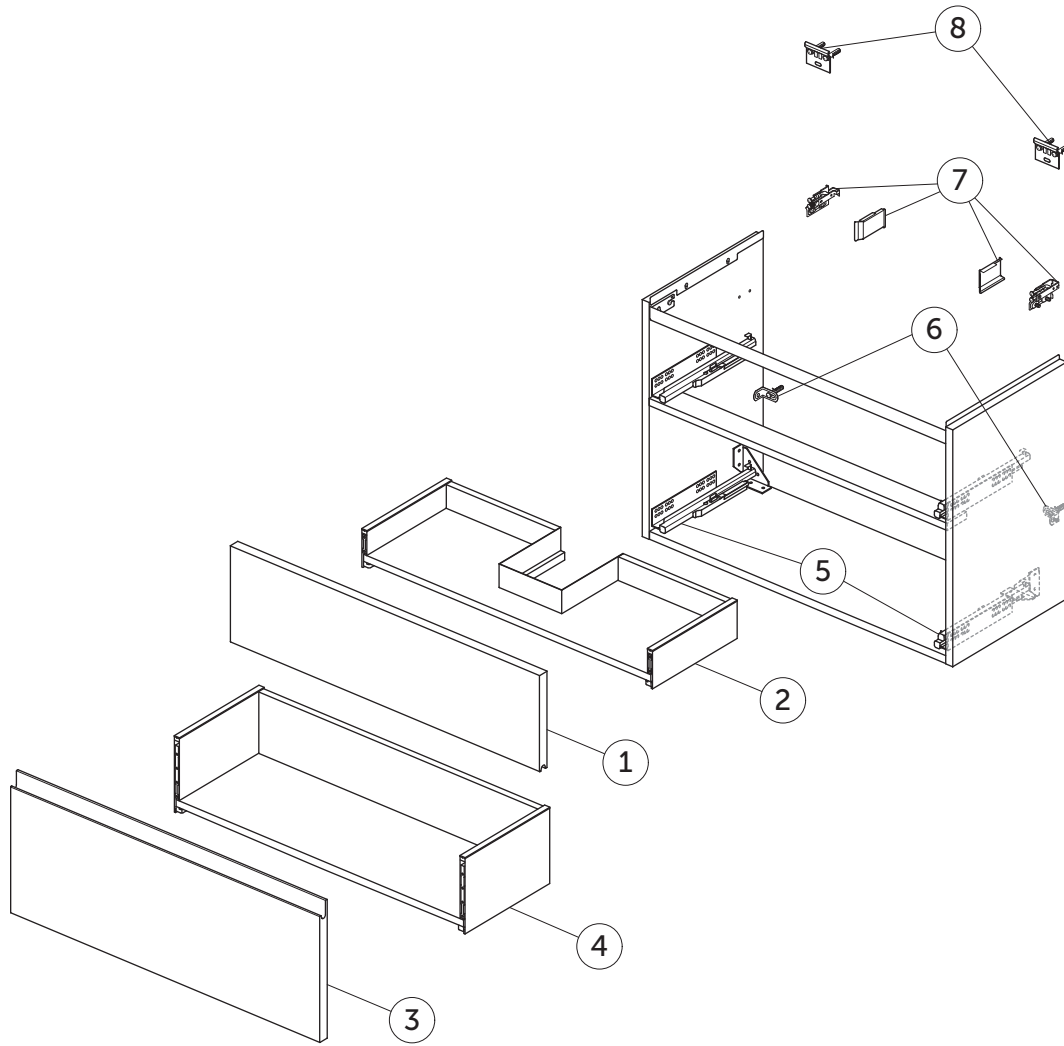

SPARE PARTS

Vanity Unit WH 800 x 380
2 drws

FINESSE

Item	Description	Colour/Finish	Code No.	Quantity
1	Upper Drawer Front Panel 797 x 220	Y1 - Matt White Y2 - Matt Anthracite UP - Matt Greige UQ - Matt Ash Blue Ribbed UR - Dark Elm US - White Oak	EF791Y1 EF791Y2 EF791UP EF791UQ EF791UR EF791US	1
2	Upper Drawer structure box 60 x 37.5	JE - Graphite Black	EF792JE	1
3	Lower Drawer Front Panel 797 x 316	Y1 - Matt White Y2 - Matt Anthracite UP - Matt Greige UQ - Matt Ash Blue Ribbed UR - Dark Elm US - White Oak	EF793Y1 EF793Y2 EF793UP EF793UQ EF793UR EF793US	1
4	Lower Drawer structure box 80 x 37.5	JE - Graphite Black	EF794JE	1
5	Runners KIT 270mm Hettich Quadro SC		EF77167	pair
6	Safety brackets KIT VU (brackets, screws, plugs)		EF77467	8
7	Hangers KIT INDAUX SCARPI 4		EF77567	pair
8	Wall fixation KIT VU (brackets, screws, plugs)		EF77667	10