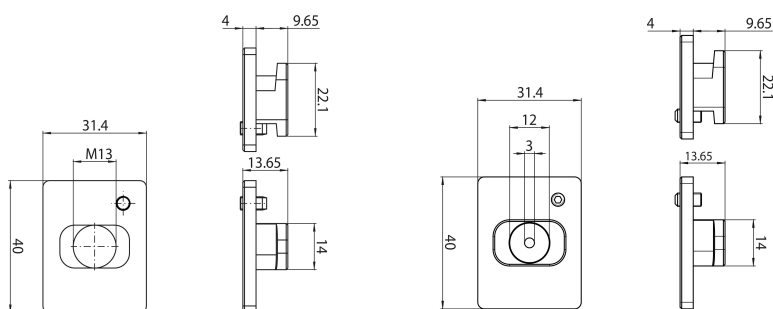

Features

- Lytespan H-Track accessory. Short pendant bracket for suspensions, for REVERSE use, in aluminum. Silver. Compatible with Lytespan H-Track Reverse use only.

Product Overview

Product name	LYTESPAN H-TRCK S BRACKET-REVERSE S-9000/116-SV-HR
Technology	Accessory
Housing	Aluminium
Mount	Suspended
General application	Museums & Galleries, Office, Hospitality
ETIM Class	EC002557
Housing colour	Silver
Product EAN number	5025768703821
Warranty	5 years

Technical drawings

Data table

Concord

LYTESPAN H-TRCK S BRACKET-REVERSE S-9000/116-SV-HR 2070382

GENERAL DATA

Product name	LYTESPAN H-TRCK S BRACKET-REVERSE S-9000/116-SV-HR
Technology	Accessory
Accessory type	Mounting
Type of accessory	Pendant bracket
Housing	Aluminium
Mount	Suspended
General application	Museums & Galleries, Office, Hospitality
ETIM Class	EC002557
Warranty	5 years

ELECTRICAL DATA

Control gear required	No
-----------------------	----

PHYSICAL DATA

Housing colour	Silver
Nominal Product Length (mm)	40
Nominal Product Width (mm)	31.4
Nominal Product Height (mm)	13.6
Weight (kg)	1.3

PACKAGING

Product EAN number	5025768703821
Packaging single length / height (cm)	30.0
Packaging single width (cm)	30.0
Packaging single depth (cm)	12.5
DUN14 (outer)	05025768703821
Units per outer package	1
Packaging outer length / height (cm)	30.0
Packaging outer width (cm)	30.0
Packaging outer depth (cm)	12.5