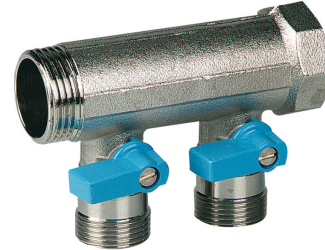

VB050502-BLAUW: Manifold 3/4" with ball valves - 2 EK-conections Blue

Commercial information

Messing Henco verdeler 3/4" aansluiting met bolkraan en euroconus aansluitingen

- Universele euroconus-aansluitingen
- Per groep afsluitbaar
- Korte inbouwlengthe
- Kan zowel horizontaal als verticaal als ondersteboven geïnstalleerd worden

Beschikbaar in een 3/4" en een 1" uitvoering

Beschikbaar in blauw en rood.

Geschikt voor verwarming, air conditioning en sanitaire installaties.

Via configuratie verdeler mogelijkheid tot parallel gebruik van koude en/of warme circuits.

Certificates

Applications

Potable water, Heating, Cooling, Sanitary

Solutions

Building installations, Industry, Utility

Technical characteristics

Suitable for tap water	✓	Number of branches	2
Suitable for central heating water	✓	Number of branching directions	1
Suitable for cooling water	✓	Distance between offset	50 Millimetre
Suitable for compressed air	✗	Max. medium temperature (continuous)	95 Degrees celsius
Suitable for glycol	✓	Width	50 Millimetre
Mounting method	Surface mounting	Height	70 Millimetre
Model	Distributor/collector	Length distributor	105 Millimetre
Material	Brass		
Surface protection	Untreated		
Shape	Throughflow with straight branches		
Nominal diameter connection 2	3/4 inch (20)		
Connection 2	Internal thread cylindrical BSPP-G (ISO 228-1)		
Nominal diameter branches	3/4 inch (20)		
Connection branches	Euroconus standardless		
Deviant distance between branches	✗		
System specific	✓		
With filling/drain tap	✗		
With shut off valve	✓		
With de-aeration	✗		
With wall-mounting bracket	✗		
With mounting material	✗		
With legs	✗		
With insulation	✗		
KOMO certified	✗		
Type approval according to BBR/EKS	✗		