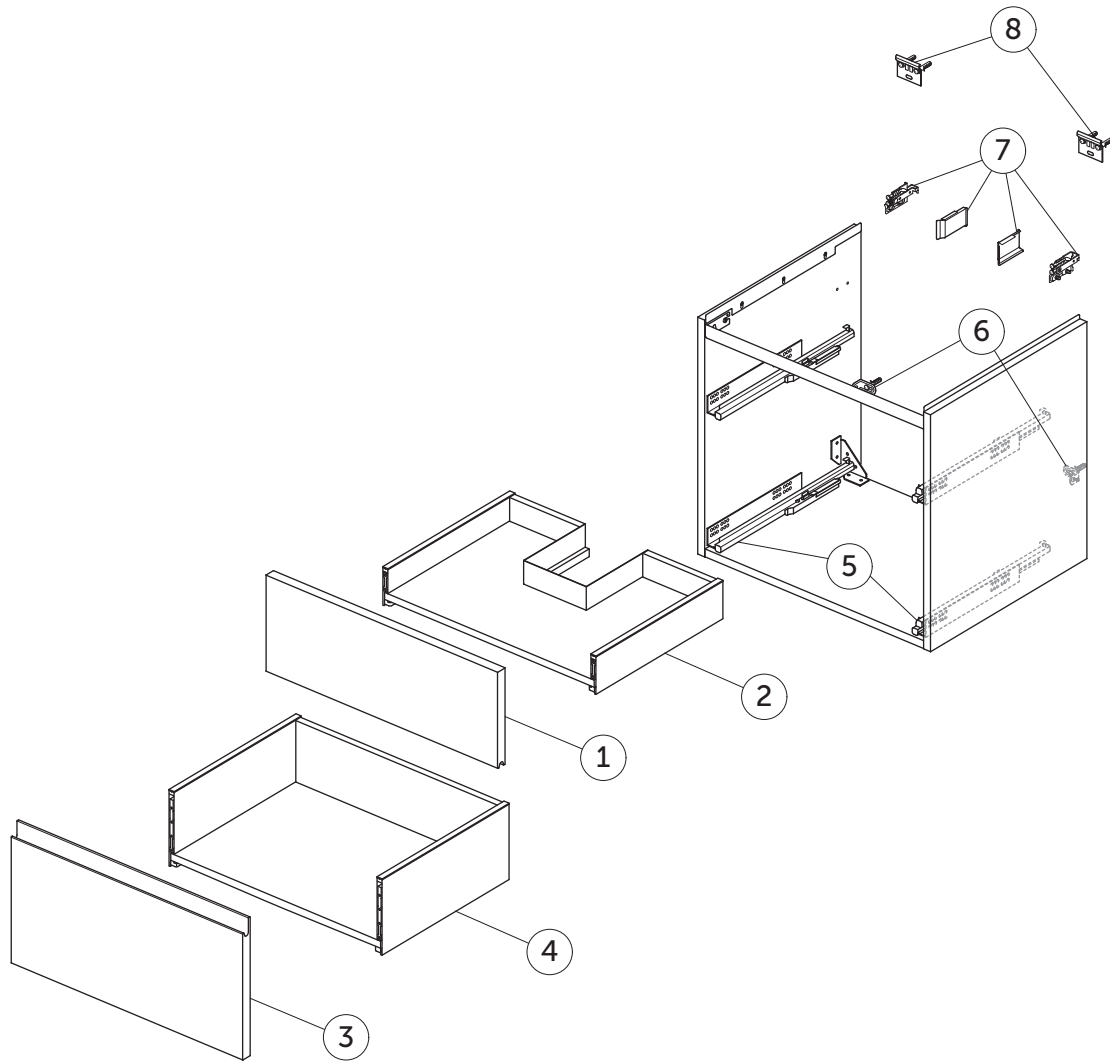

SPARE PARTS

Vanity Unit WH 600 x 505
2 drws

FINESSE

Item	Description	Colour/Finish	Code No.	Quantity
1	Upper Drawer Front Panel 597 x 220	Y1 - Matt White Y2 - Matt Anthracite UP - Matt Greige UQ - Matt Ash Blue Ribbed UR - Dark Elm US - White Oak	EF787Y1 EF787Y2 EF787UP EF787UQ EF787UR EF787US	1
2	Upper Drawer structure box 60 x 50.5	JE - Graphite Black	EF817JE	1
3	Lower Drawer Front Panel 597 x 316	Y1 - Matt White Y2 - Matt Anthracite UP - Matt Greige UQ - Matt Ash Blue Ribbed UR - Dark Elm US - White Oak	EF789Y1 EF789Y2 EF789UP EF789UQ EF789UR EF789US	1
4	Lower Drawer structure box 60 x 50.5	JE - Graphite Black	EF818JE	1
5	Runners KIT 400mm Hettich Quadro SC		EF77367	pair
6	Safety brackets KIT VU (brackets, screws, plugs)		EF77467	8
7	Hangers KIT INDAUX SCARPI 4		EF77567	pair
8	Wall fixation KIT VU (brackets, screws, plugs)		EF77667	10