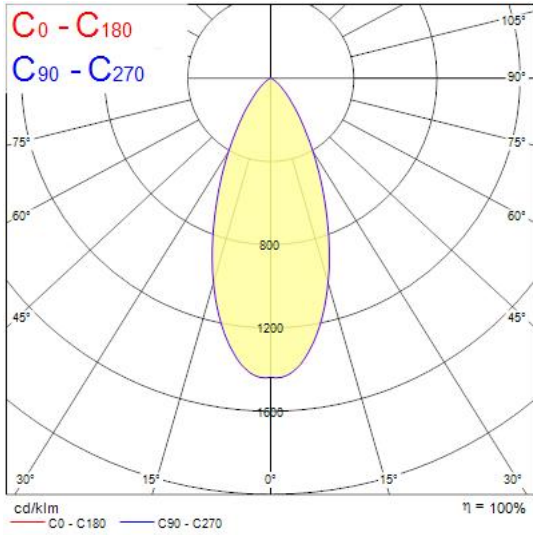

OBICO 68 IP65 550lm 3CCT DIM ADJ WHITE 0005363

Product EAN number

5410288053639

Warranty

5 years

Photometry