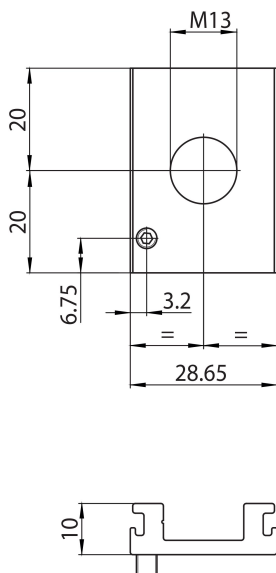

Technical drawings

Data table

GENERAL DATA

Product name	LSPAN H-TRACK SHRT M13 BRACKET S-9000/112-M13-H
Technology	Accessory
Accessory type	Mounting
Type of accessory	Pendant bracket
Housing	Aluminium
Mount	Suspended
General application	Museums & Galleries, Office, Hospitality
ETIM Class	EC002557
Warranty	5 years