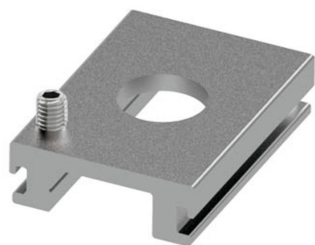

Concord

LSPAN H-TRACK SHRT M13 BRACKET S-9000/112-M13-H 2070379

Features

- Lytespan H-Track accessory. M13 threaded short pendant bracket for suspensions, in aluminum. Silver. Compatible with Lytespan H-Track only.

Product Overview

Product name	LSPAN H-TRACK SHRT M13 BRACKET S-9000/112-M13-H
Technology	Accessory
Housing	Aluminium
Mount	Suspended
General application	Museums & Galleries, Office, Hospitality
ETIM Class	EC002557
Housing colour	Silver
Product EAN number	5025768703791
Warranty	5 years

Technical drawings

Data table

GENERAL DATA

Product name	LSPAN H-TRACK SHRT M13 BRACKET S-9000/112-M13-H
Technology	Accessory
Accessory type	Mounting
Type of accessory	Pendant bracket
Housing	Aluminium
Mount	Suspended
General application	Museums & Galleries, Office, Hospitality
ETIM Class	EC002557
Warranty	5 years

Concord

LSPAN H-TRACK SHRT M13 BRACKET S-9000/112-M13-H 2070379

ELECTRICAL DATA

Control gear required	No
-----------------------	----

PHYSICAL DATA

Housing colour	Silver
----------------	--------

Nominal Product Length (mm)	40
-----------------------------	----