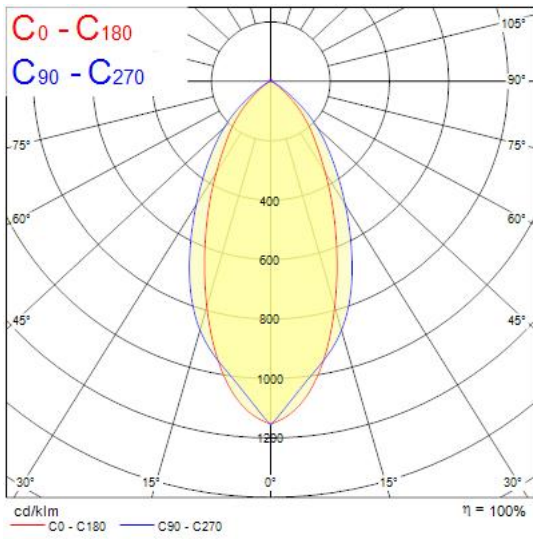

START SPOT ALU 870LM 3CCT DIM IP65 WHT 0005187

IK rating

IK07

Product EAN number

5410288051871

Warranty

5 years

Dimming method

Mains: leading / trailing edge

Photometry