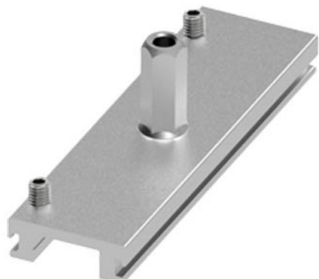

Concord

LSPAN H-TRK MED M6 BRACKET+GRIPPER S-9000/122-M6-H 2070378

Features

- Lytespan H-Track accessory. Junction bracket with M6 gripper, in aluminum. Silver. Compatible with Lytespan H-Track only.

Product Overview

Product name	LSPAN H-TRK MED M6 BRACKET+GRIPPER S-9000/122-M6-H
Technology	Accessory
Housing	Aluminium
Mount	Suspended
General application	Museums & Galleries, Office, Hospitality
ETIM Class	EC002557
Housing colour	Silver
Product EAN number	5025768703784
Warranty	5 years

Technical drawings

Data table

Concord

LSPAN H-TRK MED M6 BRACKET+GRIPPER S-9000/122-M6-H 2070378

GENERAL DATA

Product name	LSPAN H-TRK MED M6 BRACKET+GRIPPER S-9000/122-M6-H
Technology	Accessory
Accessory type	Mounting
Type of accessory	Pendant bracket
Housing	Aluminium
Mount	Suspended
General application	Museums & Galleries, Office, Hospitality
ETIM Class	EC002557
Warranty	5 years

ELECTRICAL DATA

Control gear required	No
-----------------------	----

PHYSICAL DATA

Housing colour	Silver
Nominal Product Length (mm)	100
Nominal Product Width (mm)	28.6
Nominal Product Height (mm)	32
Weight (kg)	0.3