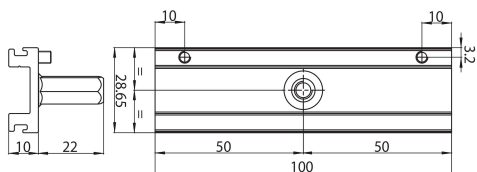

Technical drawings