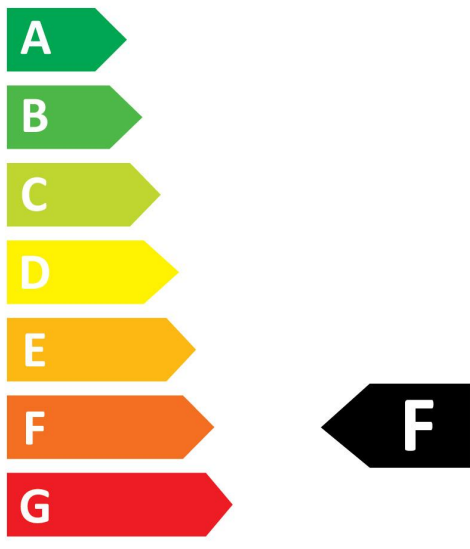

0031819

5
kWh/1000h

2019/2015