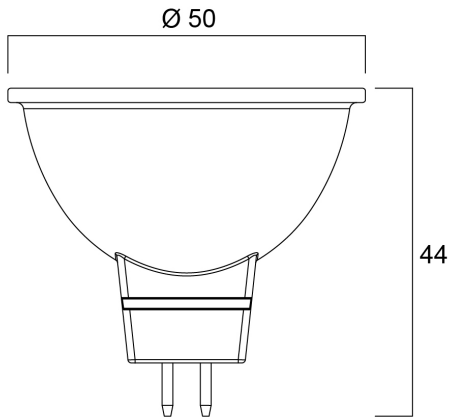

Product Overview

| | |
|--|---|
| Product name | RefLED Superia Retro MR16 V3 480LM DIM 840 36 SL |
| Technology | LED |
| Watt (Rated) (W) | 5 |
| Lamp shape | Reflector |
| Cap/Base | GU5.3 |
| Lamp finish | Fresnel lens |
| Fixture rating | Open |
| General application | Education, Hospitality, Museums & Galleries, Office, Residential & Consumer, Retail |
| ETIM Class | EC001959 |
| Correlated colour temperature (k) | 4000 |
| Light colour | Cool White |
| CRI (Ra) | 80 |
| Colour Variation Initial (SDCM) | 6 |
| Beam Angle (°) | 36 |
| Photobiological Risk Group | RG1 |
| Wattage (W) | 5 |

Technical drawings

Data table

GENERAL DATA

| | |
|------------------|--|
| Product name | RefLED Superia Retro MR16 V3 480LM DIM 840 36 SL |
| Technology | LED |
| Watt (Rated) (W) | 5 |
| Lamp shape | Reflector |
| Cap/Base | GU5.3 |
| Lamp finish | Fresnel lens |

PACKAGING

| | |
|---------------------------------------|----------------|
| Product EAN number | 5410288318196 |
| Packaging single length / height (cm) | 6.1 |
| Packaging single width (cm) | 5.1 |
| Packaging single depth (cm) | 8.2 |
| DUN14 (inner) | 15410288318193 |
| Units per inner package | 6 |
| Packaging inner length / height (cm) | 19.4 |
| Packaging inner width (cm) | 11.1 |
| Packaging inner depth (cm) | 9.2 |
| DUN14 (outer) | 25410288318190 |
| Units per outer package | 60 |
| Packaging outer length / height (cm) | 58.5 |
| Packaging outer width (cm) | 20.8 |
| Packaging outer depth (cm) | 20.8 |