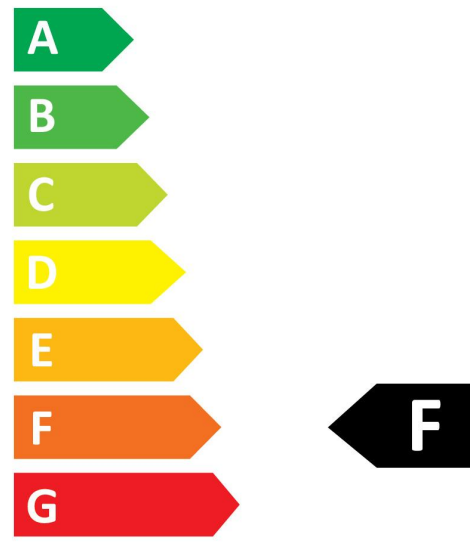

Features

- Premium performance professional LED MR16 range with the same look and feel of traditional halogen MR16 lamp. Recreates backlight effect similar to halogen dichroic lamps. Full glass design - means no colours clashing between lamp and fixture. Very long lifetime of up to 25,000 hours. Switching cycles: >100,000. Colour rendering: CRI80. Lamp voltage: 12V AC/DC. Dimmable on approved dimmers. Works with magnetic and compatible electronic transformers. Warranty: 5 Years

Product Overview

| | |
|--|---|
| Product name | RefLED Superia Retro MR16 V3 480LM DIM 840 36 SL |
| Technology | LED |
| Watt (Rated) (W) | 5 |
| Lamp shape | Reflector |
| Cap/Base | GU5.3 |
| Lamp finish | Fresnel lens |
| Fixture rating | Open |
| General application | Education, Hospitality, Museums & Galleries, Office, Residential & Consumer, Retail |
| ETIM Class | EC001959 |
| Correlated colour temperature (k) | 4000 |
| Light colour | Cool White |
| CRI (Ra) | 80 |
| Colour Variation Initial (SDCM) | 6 |
| Beam Angle (°) | 36 |
| Photobiological Risk Group | RG1 |
| Wattage (W) | 5 |

OPTICAL DATA

| | |
|-----------------------------------|------------|
| Useful luminous flux (#use) | 480 |
| Correlated colour temperature (k) | 4000 |
| Light colour | Cool White |
| CRI (Ra) | 80 |
| Colour Variation Initial (SDCM) | 6 |
| Luminous Intensity (cd) | 930 |
| Beam Angle (°) | 36 |
| Photobiological Risk Group | RG1 |

SYLVANIA

RefLED Superia Retro MR16 V3 480LM DIM 840 36 SL
0031819

Energy label

0031819

5
kWh/1000h

2019/2015

0031819

5
kWh/1000h