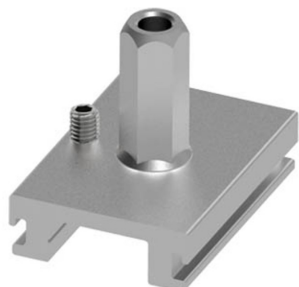

Concord

LYTESPAN H-TR SH M6 BRACKT+GRIPPER S-9000/112-M6-H
2070377

Features

- Lytespan H-Track accessory. Short pendant bracket with M6 gripper, in aluminum. Silver. Compatible with Lytespan H-Track only.

Product Overview

Product name	LYTESPAN H-TR SH M6 BRACKT+GRIPPER S-9000/112-M6-H
Technology	Accessory
Housing	Aluminium
Mount	Suspended
General application	Museums & Galleries, Office, Hospitality
ETIM Class	EC002557
Housing colour	Silver
Product EAN number	5025768703777
Warranty	5 years

Concord

LYTESPAN H-TR SH M6 BRACKT+GRIPPER S-9000/112-M6-H
2070377

Technical drawings