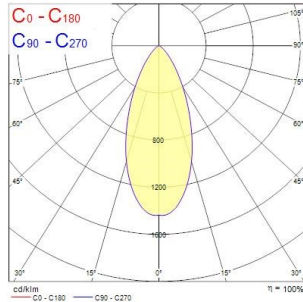

Obico 68 OBICO 68 IP65 550lm 3CCT DIM ADJ WHITE 0005363

TECHNICAL DRAWINGS