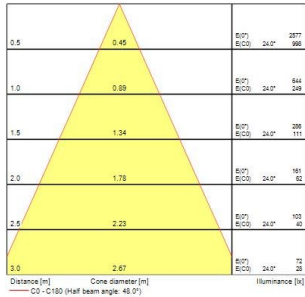

Obico 68 OBICO 68 IP65 550lm 3CCT DIM ADJ WHITE 0005363

TECHNICAL DRAWINGS