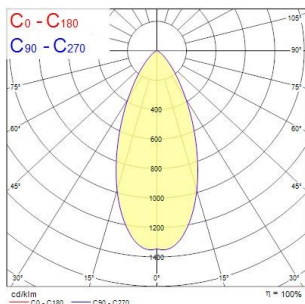

Obico 68 OBICO 68 IP65 550lm 3CCT DIM ADJ WHITE 0005363

TECHNICAL DRAWINGS