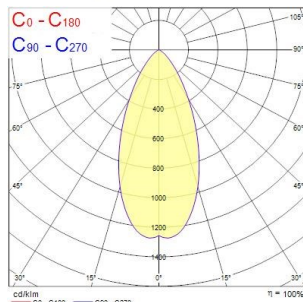

Obico 68 OBICO 68 IP65 550lm 3CCT DIM ADJ WHITE 0005363

TECHNICAL DRAWINGS