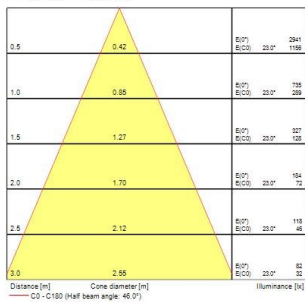

Obico 68 OBICO 68 IP65 550lm 3CCT DIM ADJ WHITE 0005363

TECHNICAL DRAWINGS