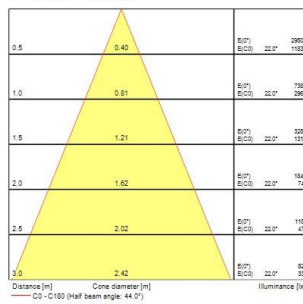

Obico 68 OBICO 68 IP65 550lm 3CCT DIM ADJ WHITE 0005363

TECHNICAL DRAWINGS