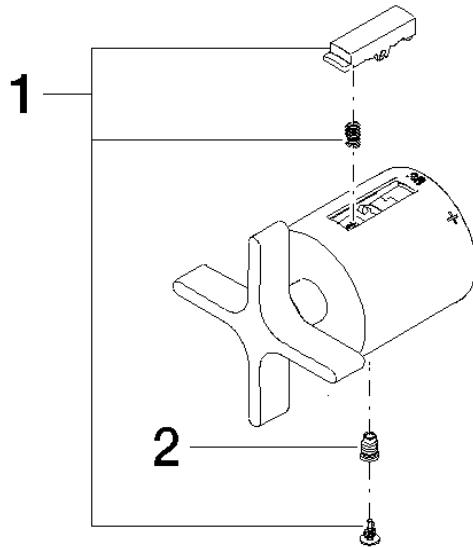

Handle for thermostat Ø 46 mm - Brushed Dark Platinum

SPARE PARTS

90 17 33 029 00 Product version from 4/1/2025

Handle for thermostat Ø 46 mm - Brushed Dark Platinum

SPARE PARTS

90 17 33 029 00 Product version from 4/1/2025

90 17 33 029 00 Product version from 4/1/2025

Parts for other finishes can be found here: [Chrome](#)

Spare parts list

No.	Item Number	Name	Quantity used	Delivery time
1	90 21 33 011 00-13	Repair kit for thermostat handle - black	1.00	14
2	90 31 11 517 00 90	Bolt for thermostat handle M5 -	1.00	14