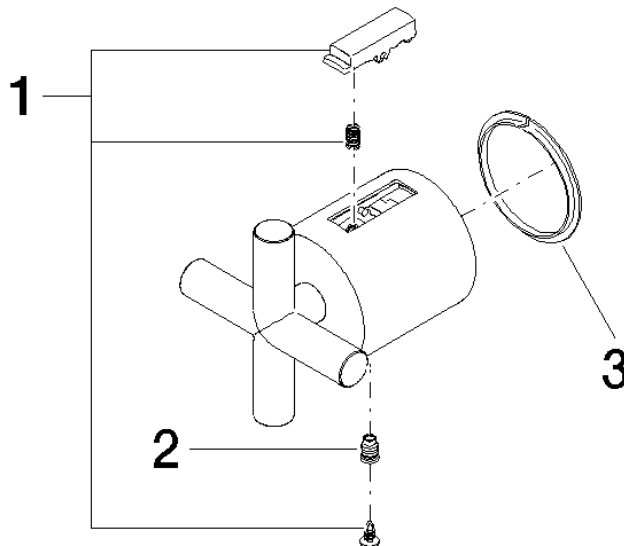

Handle for thermostat Neutral Ø 48 mm - Brushed Chrome

SPARE PARTS

90 17 33 021 00 Product version from 4/1/2025

Handle for thermostat Neutral Ø 48 mm - Brushed Chrome

SPARE PARTS

90 17 33 021 00 Product version from 4/1/2025

90 17 33 021 00 Product version from 4/1/2025

Parts for other finishes can be found here: [Chrome](#)

Spare parts list

No.	Item Number	Name	Quantity used	Delivery time
1	90 21 33 011 00-13	Repair kit for thermostat handle - black	1.00	14
3	90 28 10 193 00 90	Support ring for thermostat handle -	1.00	14
2	90 31 11 517 00 90	Bolt for thermostat handle M5 -	1.00	14