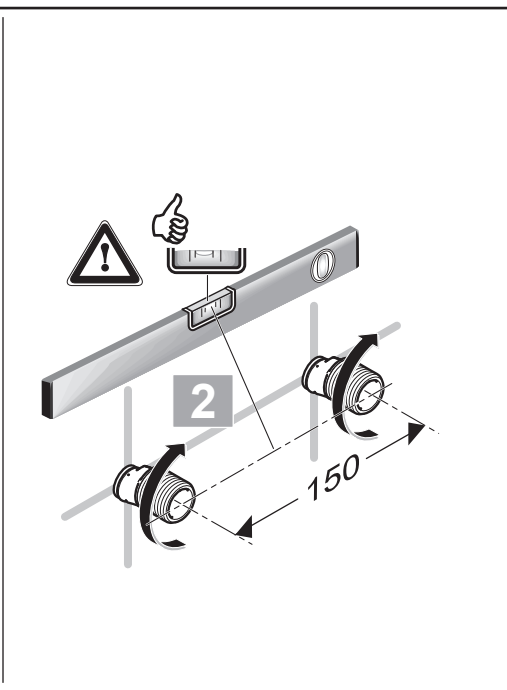

 Ideal Standard

CERAPLUS SAFE
 A 5549 ..

1221 / A 866 305R1
 Made in Germany

Ideal Standard International NV
 Corporate Village - Gent Building
 Da Vincilaan 2
 1935 Zaventem
 Belgium

www.idealstandardinternational.com