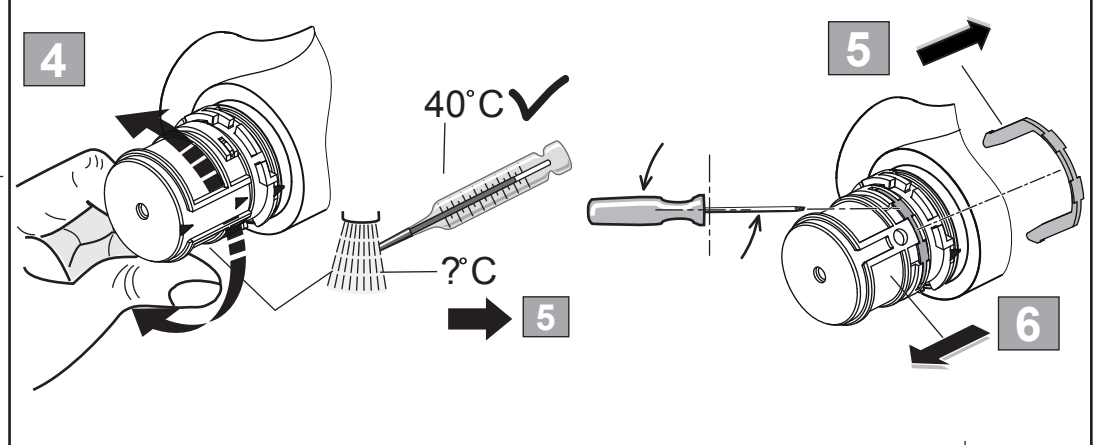

 Ideal Standard

CERAPLUS SAFE
 A 5549 ..

1221 / A 866 305R1
 Made in Germany

Ideal Standard International NV
 Corporate Village - Gent Building
 Da Vincilaan 2
 1935 Zaventem
 Belgium

www.idealstandardinternational.com