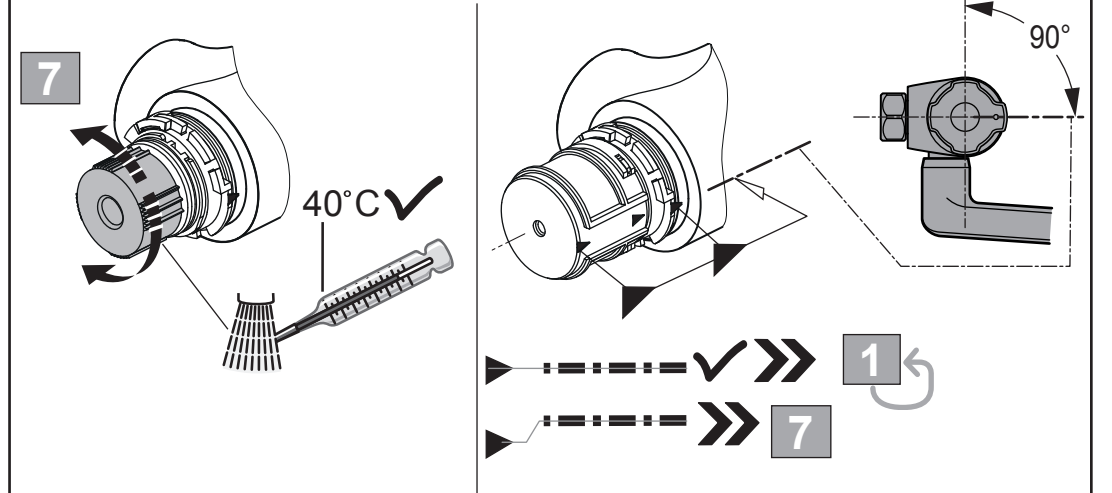

 Ideal Standard

CERAPLUS SAFE
 A 5549 ..

1221 / A 866 305R1
 Made in Germany

Ideal Standard International NV
 Corporate Village - Gent Building
 Da Vincilaan 2
 1935 Zaventem
 Belgium

www.idealstandardinternational.com