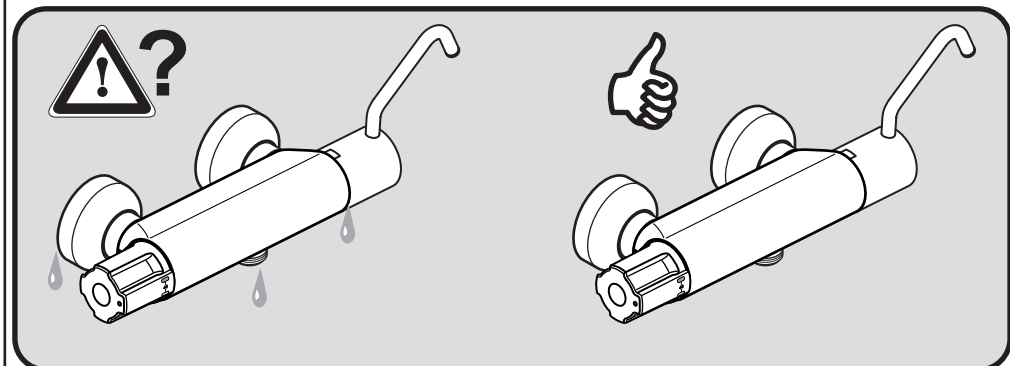

 Ideal Standard

CERAPLUS SAFE
 A 5549 ..

1221 / A 866 305R1
 Made in Germany

Ideal Standard International NV
 Corporate Village - Gent Building
 Da Vincilaan 2
 1935 Zaventem
 Belgium

www.idealstandardinternational.com