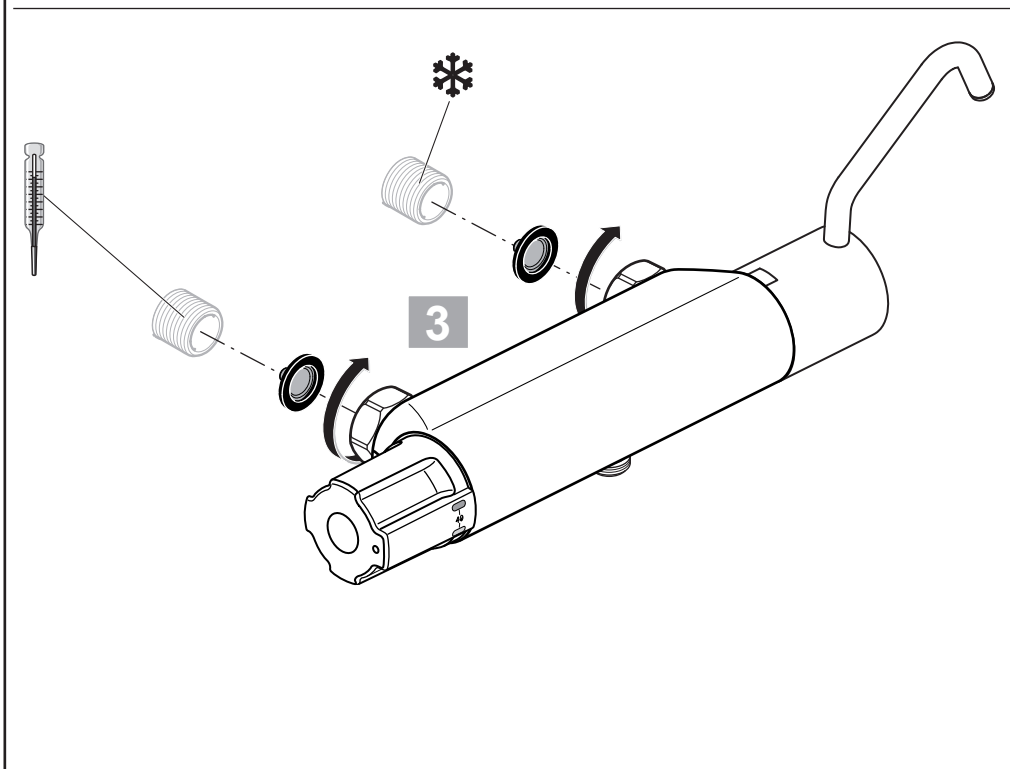

 Ideal Standard

CERAPLUS SAFE
 A 5549 ..

1221 / A 866 305R1
 Made in Germany

Ideal Standard International NV
 Corporate Village - Gent Building
 Da Vincilaan 2
 1935 Zaventem
 Belgium

www.idealstandardinternational.com