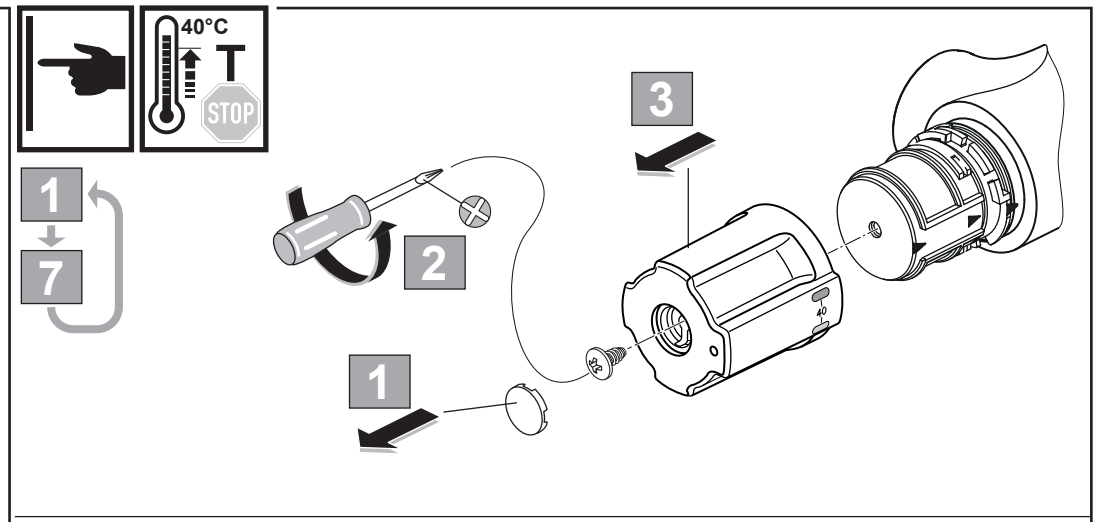

 Ideal Standard

CERAPLUS SAFE
 A 5549 ..

1221 / A 866 305R1
 Made in Germany

Ideal Standard International NV
 Corporate Village - Gent Building
 Da Vincilaan 2
 1935 Zaventem
 Belgium

www.idealstandardinternational.com