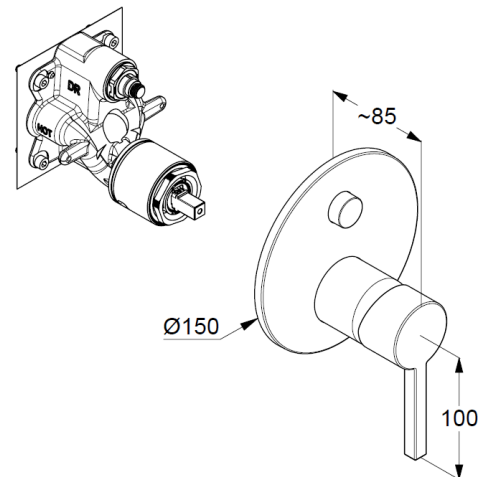

concealed single lever bath-and shower mixer

Ref.: 207595315

concealed bath-shower mixer

single lever mixer

trim set without pre-installation set

pre installation set KLUDI SLIM.BOXX Ref.: 88022

trim set with functional unit

wall mounted

PUSH&SWITCH diverter

automatic diverter: shower/bath

solid lever, metal

ceramic cartridge with hot water safety device

flow rate bath at 3 bar 28 l/min.

flow rate shower at 3 bar 24 l/min.

Produktabbildung/ Product picture

Maßzeichnung/ Dimensional drawing

Durchfluss/ Flow rate