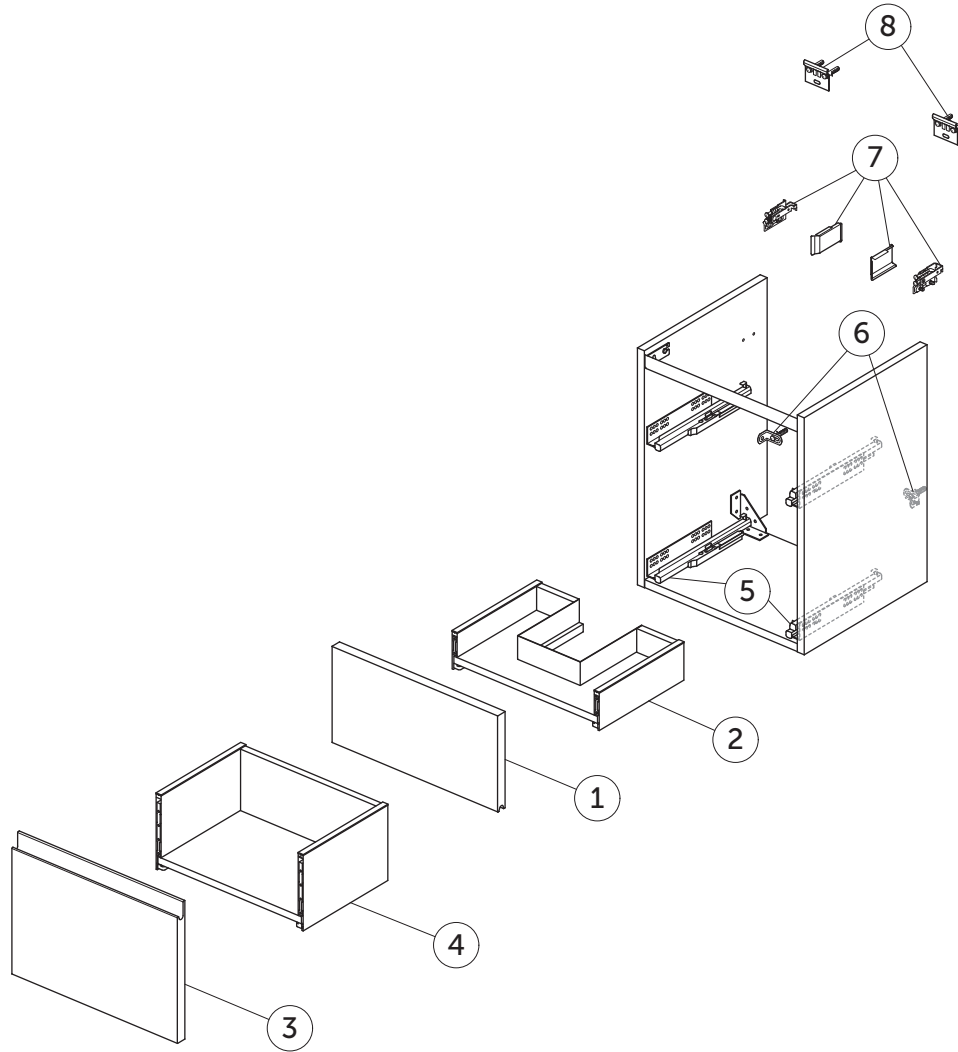

SPARE PARTS

Basin Unit Cube WH 500
2 drws

FINESSE

Item	Description	Colour/Finish	Code No.	Quantity
1	Upper Drawer Front Panel 427 x 220	Y1 - Matt White Y2 - Matt Anthracite UP - Matt Greige UQ - Matt Ash Blue Ribbed UR - Dark Elm US - White Oak	EF844Y1 EF844Y2 EF844UP EF844UQ EF844UR EF844US	1
2	Upper Drawer structure box 43 x 40.2	JE - Graphite Black	EF845JE	1
3	Lower Drawer Front Panel 427 x 316	Y1 - Matt White Y2 - Matt Anthracite UP - Matt Greige UQ - Matt Ash Blue Ribbed UR - Dark Elm US - White Oak	EF846Y1 EF846Y2 EF846UP EF846UQ EF846UR EF846US	1
4	Lower Drawer structure box 43 x 40.2	JE - Graphite Black	EF839JE	1
5	Runners KIT 270mm Hettich Quadro SC		EF77167	pair
6	Safety brackets KIT VU (brackets, screws, plugs)		EF77467	8
7	Hangers KIT INDAUX SCARPI 4		EF77567	pair
8	Wall fixation KIT VU (brackets, screws, plugs)		EF77667	10