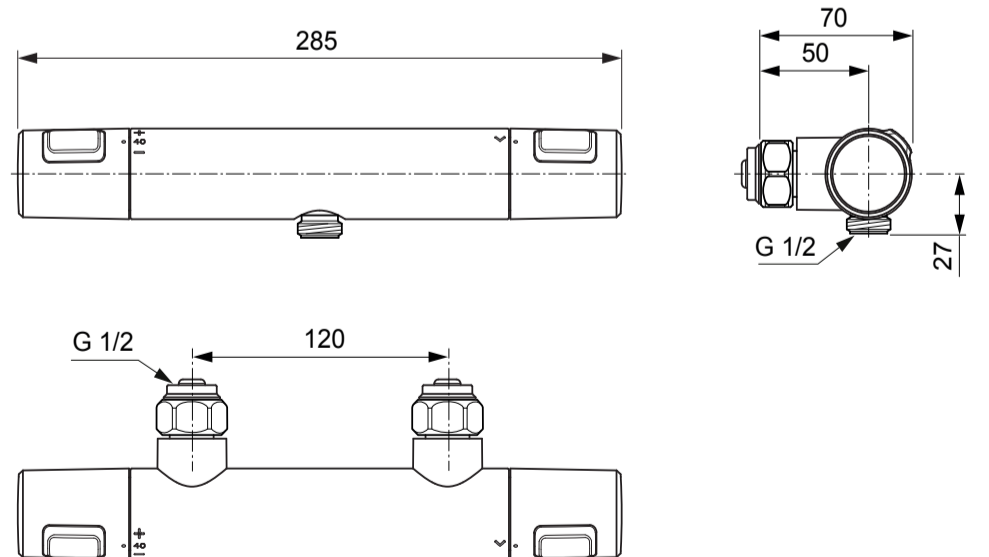

Ideal Standard International NV
Corporate Village - Gent Building
Da Vincilaan 2
1935 Zaventem
Belgium

www.idealstandardinternational.com