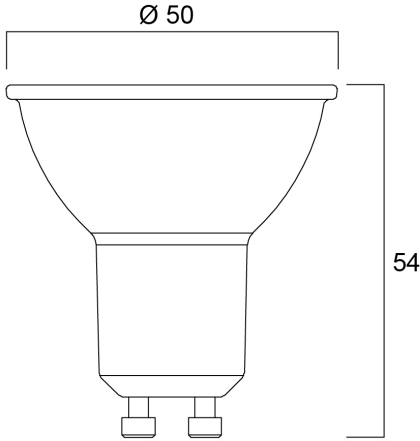

Product Overview

Product name	RefLED Superia Retro ES50 V3 475LM DIM 865 36 SL
Technology	LED
Watt (Rated) (W)	5
Fixture rating	Open
E-number FI	4741028
Colour temperature (K)	6500
CRI (Ra)	80
Colour Consistency (SDCM)	6
Colour Variation Initial (SDCM)	6
Photobiological Risk Group	RG1
Wattage (W)	5
Product EAN number	5410288291369
Warranty	5 years

Technical drawings

Data table

GENERAL DATA

Product name	RefLED Superia Retro ES50 V3 475LM DIM 865 36 SL
Technology	LED
Watt (Rated) (W)	5
Fixture rating	Open
Operating temperature range (°C)	-20°C...+50°C
Performance ambient temperature Tq (°C)	25
E-number FI	4741028
Warranty	5 years

Lifespan L70 B50	25000
Average life (Rated) (h)	25000

PHYSICAL DATA

Nominal Product Diameter (mm)	50
Weight (kg)	0.05

PACKAGING

Single packaging type	Carton
Product EAN number	5410288291369
Packaging single width (cm)	6.1
Packaging single depth (cm)	5.1
DUN14 (inner)	25410288291363
Units per inner package	6
Packaging inner length / height (cm)	9.2
Packaging inner width (cm)	16.4
Packaging inner depth (cm)	13.1

RefLED Superia Retro ES50 V3 475LM DIM 865 36 SL 0029136

DUN14 (outer)	15410288291366
Packaging outer length / height (cm)	20.8

SAFETY DATA

Optimal operating condition (°C)	-20-50
Breakage cleaning instructions	Not applicable
Special purpose lamp	No
Dry applications use only	No
Suitable for household illumination	No
Safety message	Dimmable with approved dimmers