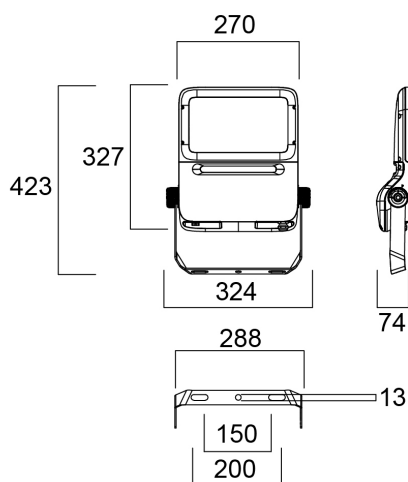

Concord

Raiden IP66 8KLM 830 Symmetric Wide 2824004

Photometry

Technical drawings

Data table

GENERAL DATA

Product name

Raiden IP66 8KLM 830 Symmetric Wide

Housing colour	RAL 9022 - Pearl light grey
IP rating	IP66
IK rating	IK08
Nominal Product Length (mm)	327
Nominal Product Width (mm)	270
Weight (kg)	4.2

PACKAGING

Single packaging type	Carton
Product EAN number	5025768240043
Packaging single width (cm)	36.5
Packaging single depth (cm)	14.5
DUN14 (outer)	05025768240043
Packaging outer length / height (cm)	39.5