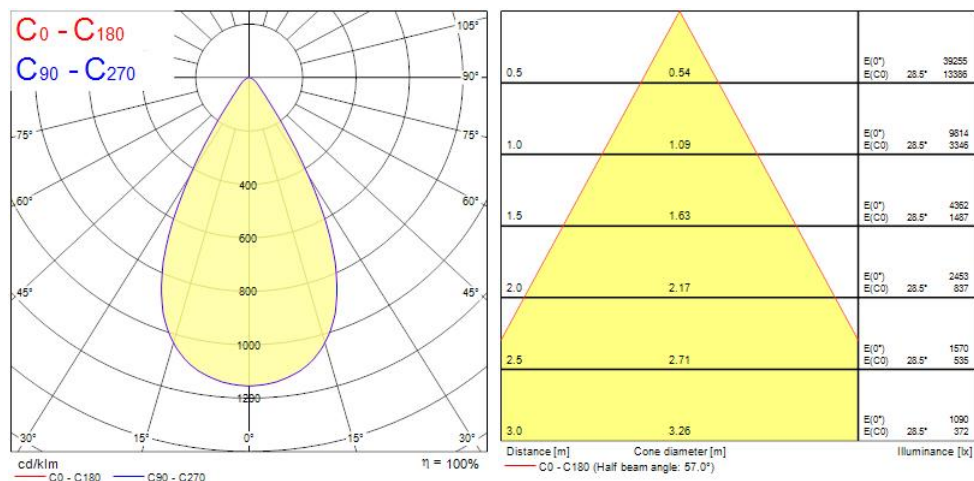

Concord

Raiden IP66 8KLM 830 Symmetric Wide 2824004

Photometry